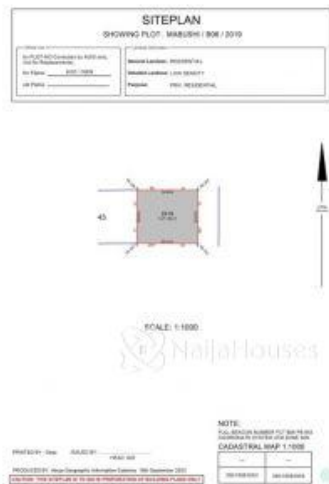

Property Summary

Features

No Records Found

Property ID:	P6850497971
Category:	For Sale
Market Status:	Active
Listed Price:	140000000
Year Built:	
Property Size:	Sq m
Building Size:	Sq m
Lot Size:	10715Sq m
Price per Sq. Meter:	
Bedroom:	5
Bathroom:	
Toilets:	
Parking:	
Service Fee:	
Other Fee:	
Tax Per Annum:	
Insurance Per Annum:	
HOA Per Annum:	