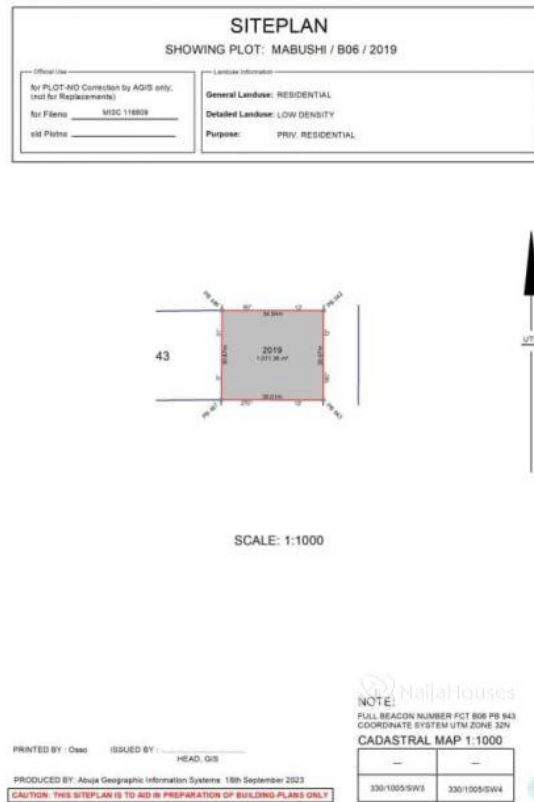

Opposite mobil filling station mabushi , Mabushi, Abuja, Abuja FCT

Opposite mobil filling station mabushi , Mabushi, Abuja, Abuja FCT

NGN 140,000,000.00

Japhet Raishiwe
Nigeria

Mobile: 07056144444
Office:
Fax:
japhet.raishiwe@themlsproperties.com