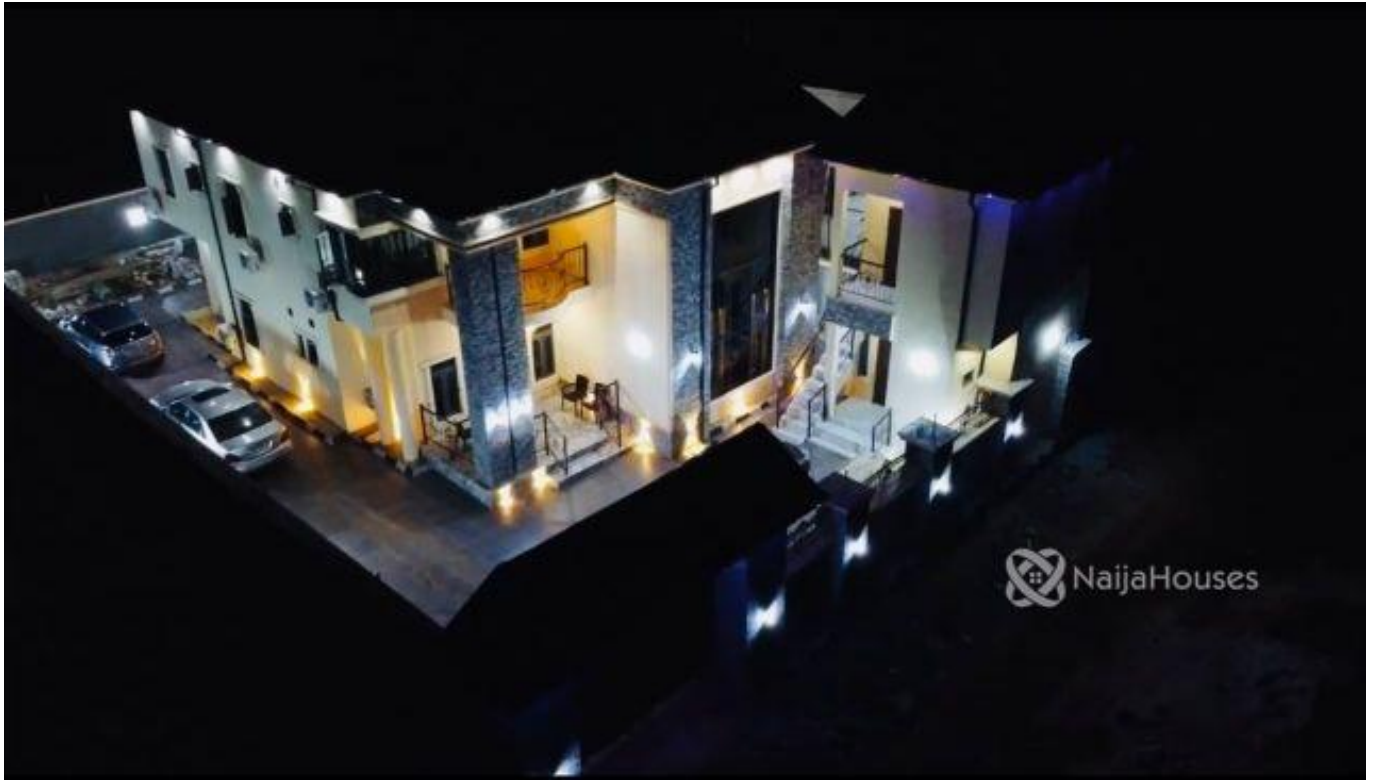

Onitsha /Owerri Road, Owerri, Imo

Onitsha /Owerri Road, Owerri, Imo

NGN 170,000,000.00

Agnes Jaafaru
Nigeria

Mobile: 08060706017
Office:
Fax:
agnes.jaafaru@themlsproperties.com