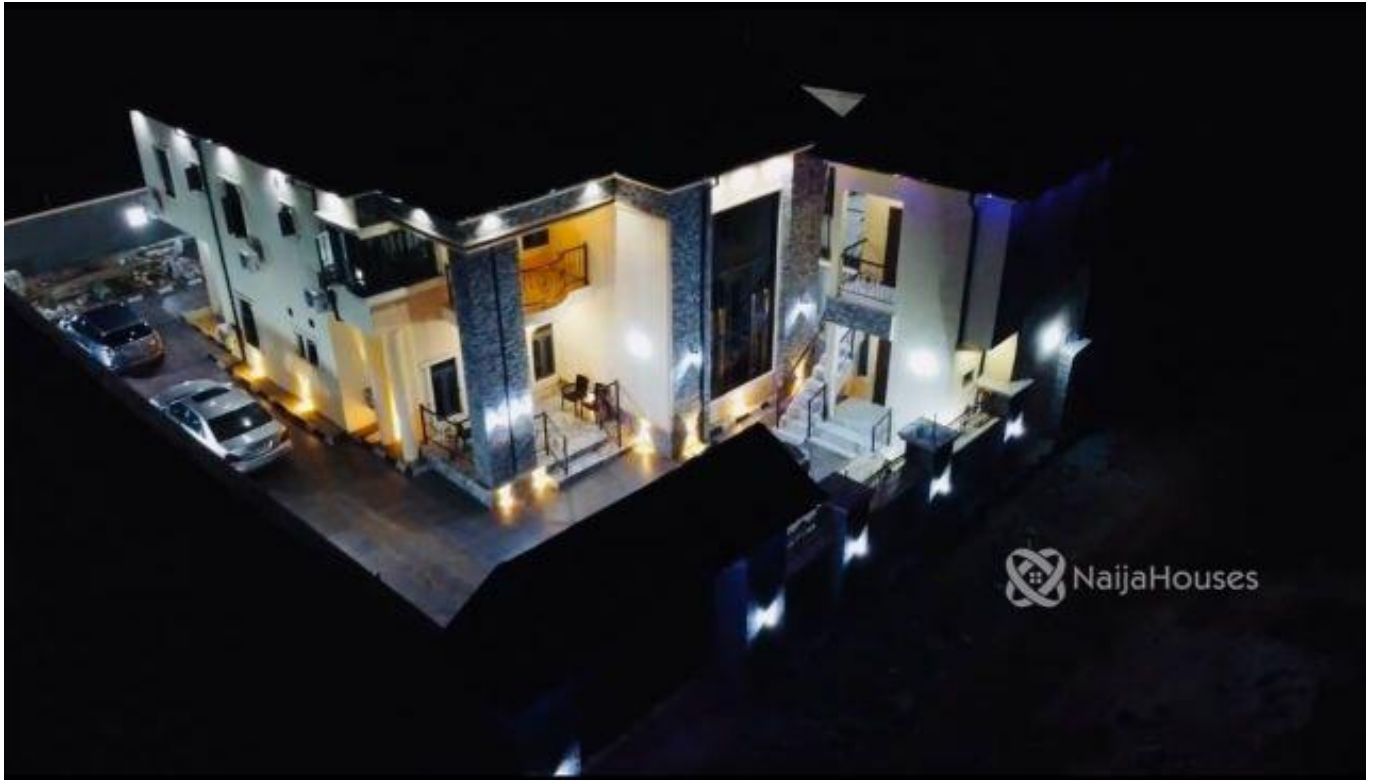

Onitsha /Owerri Road, Owerri, Imo

Onitsha /Owerri Road, Owerri, Imo

NGN 170,000,000.00

Precious James
Nigeria

Mobile: 09026473082
Office:
Fax:
precious.james@themlsproperties.com