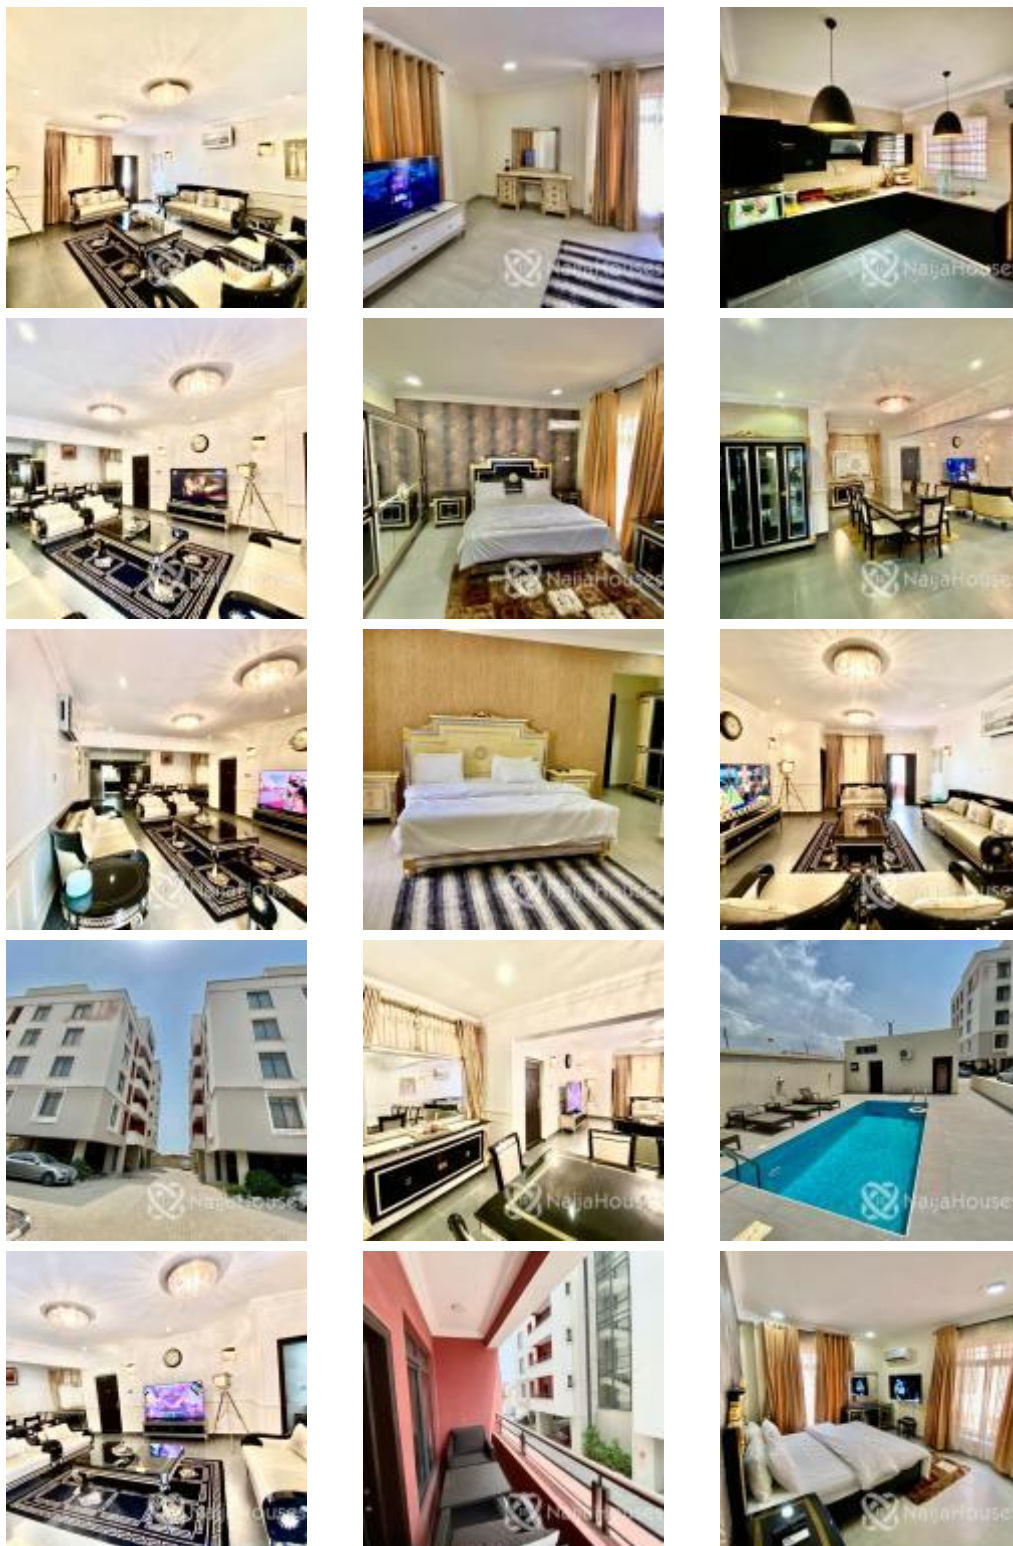

Property Photos

This report has been prepared based on information furnished by sources deemed reliable , however no representation or warranty , either expressed or implied , is made to its accuracy.