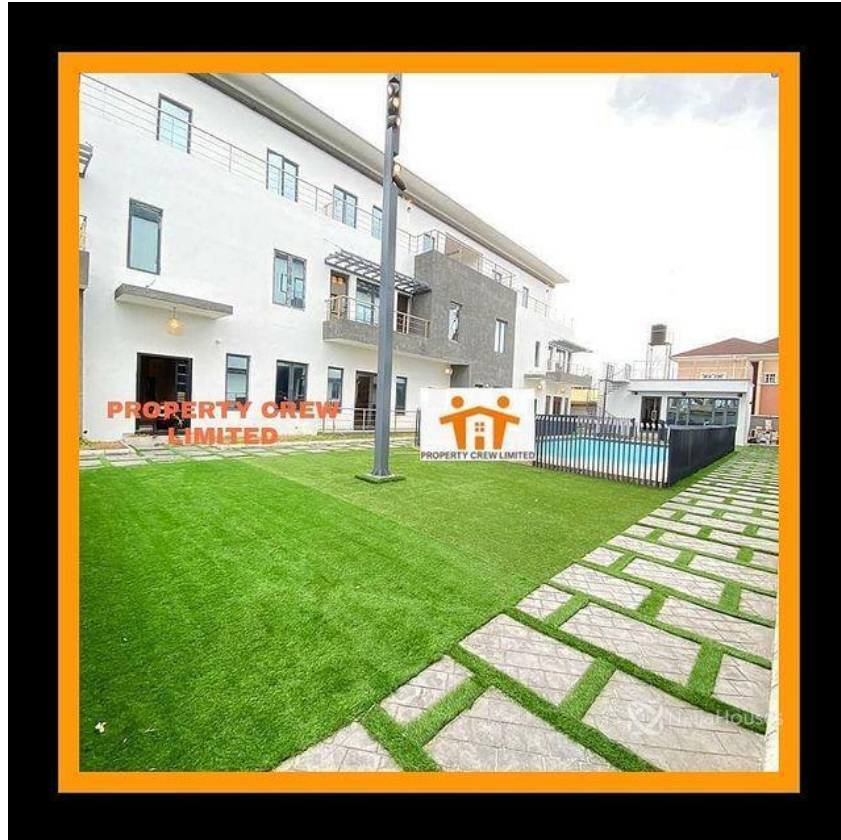

Oniru, Victoria Island, Lagos

Oniru, Victoria Island, Lagos

NGN 120,000,000.00

Property Crews
Nigeria

Mobile: 08156645650
Office:
Fax:
PropertycrewLtd@gmail.com