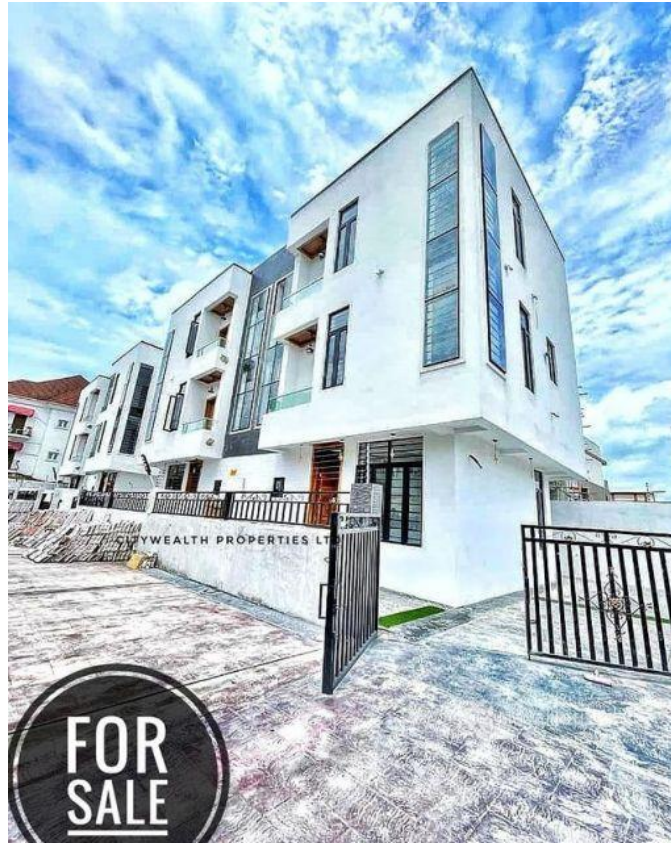

## Oniru, V.I, Lagos, Oniru, Victoria Island, Lagos

## Oniru, V.I, Lagos, Oniru, Victoria Island, Lagos

**NGN 140,000,000.00**

CityWealth Consult  
Nigeria

Mobile: 08035226545  
Office:  
Fax:  
[citywealthconsult@gmail.com](mailto:citywealthconsult@gmail.com)

## Property Details

Category **For Sale**

Status **Active**

Price/Sq Ft ₦

On  
naijahouses.com  
**1195 days**

Type **Duplex**

Built

Luxury 4 Bedroom Semi Detached Duplex for Sale!! Location: Oniru Price: N140M FEATURES: Beautiful Design -Exquisite Finishing -Imported fittings - Spacious Rooms - Family Lounge All Rooms En-Suite - Pop Ceiling - Car Park Space Fitted Kitchen - Box Room Inbuilt Speakers - Boys Quarter -Stamped Concrete Floor - walk in closet -coctv-24 Hours Security water treatment system

## Property Photos