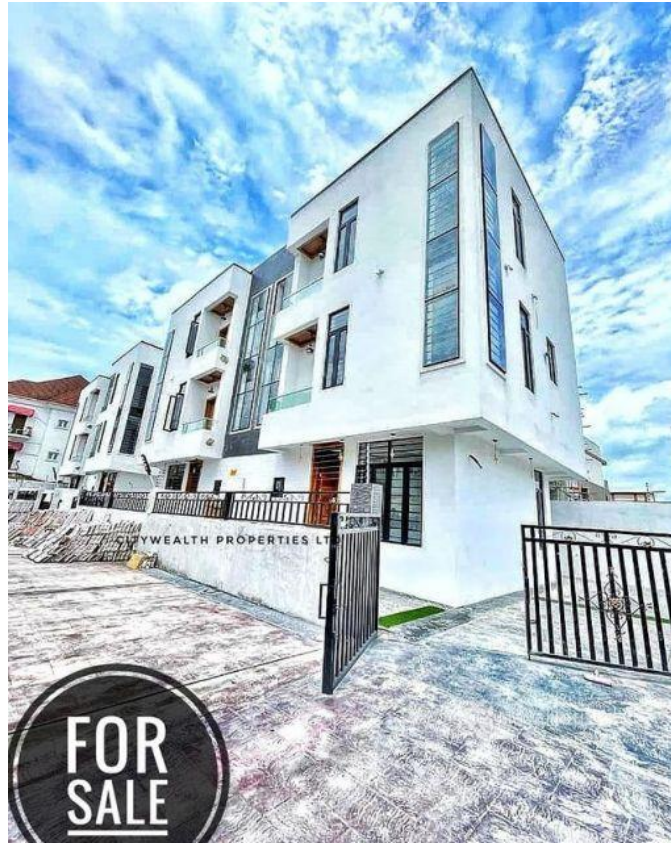

## Oniru, V.I, Lagos, Oniru, Victoria Island, Lagos

## Oniru, V.I, Lagos, Oniru, Victoria Island, Lagos

**NGN 140,000,000.00**

CityWealth Consult  
Nigeria

Mobile: 08035226545  
Office:  
Fax:  
[citywealthconsult@gmail.com](mailto:citywealthconsult@gmail.com)

## Property Details

Category **For Sale**

Status **Active**

Price/Sq Ft ₦

On  
naijahouses.com  
**1243 days**

Type **Duplex**

Built

Luxury 4 Bedroom Semi Detached Duplex for Sale!! Location: Oniru Price: N140M FEATURES: Beautiful Design -Exquisite Finishing -Imported fittings - Spacious Rooms - Family Lounge All Rooms En-Suite - Pop Ceiling - Car Park Space Fitted Kitchen - Box Room Inbuilt Speakers - Boys Quarter -Stamped Concrete Floor - walk in closet -coctv-24 Hours Security water treatment system

## Property Photos