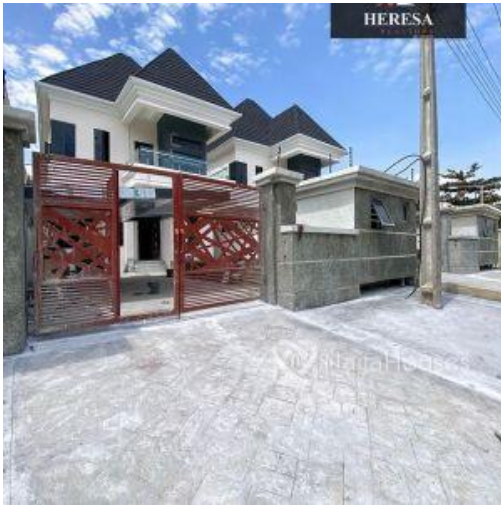

Property Summary

Features

No Records Found

Property ID:	P1454534788
Category:	For Sale
Market Status:	Active
Listed Price:	270000000
Year Built:	
Property Size:	Sq m
Building Size:	Sq m
Lot Size:	100Sq m
Price per Sq. Meter:	
Bedroom:	5
Bathroom:	
Toilets:	
Parking:	
Service Fee:	
Other Fee:	
Tax Per Annum:	
Insurance Per Annum:	
HOA Per Annum: