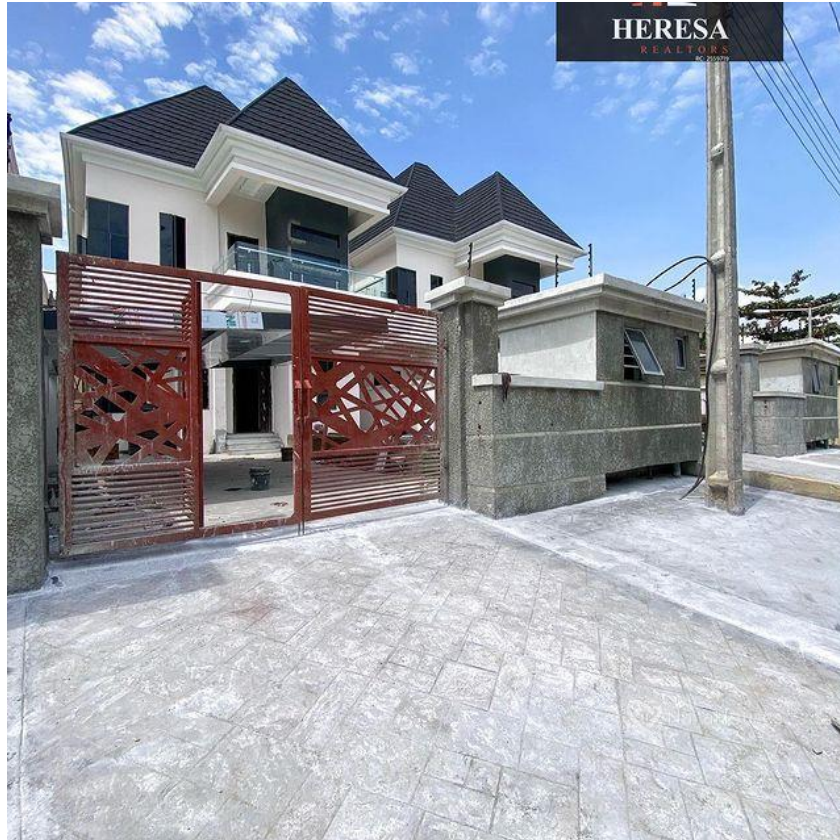

oniru, lekki, Lekki, Lekki, Lagos

oniru, lekki, Lekki, Lekki, Lagos

NGN 270,000,000.00

Oluchi Onuegbu

Nigeria

Mobile: 09091394938

Office:

Fax:

heresarealtors@gmail.com