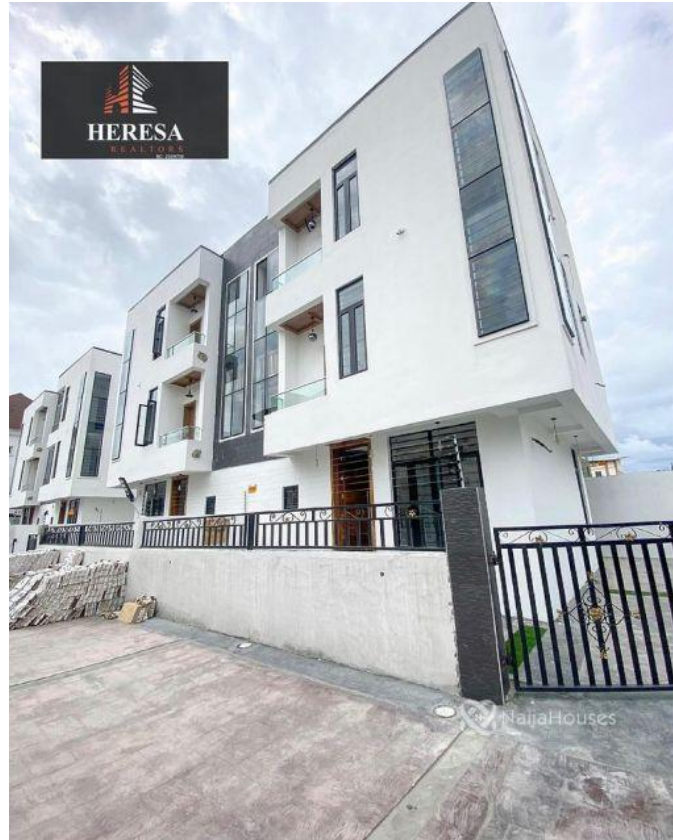

oniru, Lekki, Lekki, Lagos

oniru, Lekki, Lekki, Lagos

NGN 135,000,000.00

Oluchi Onuegbu

Nigeria

Mobile: 09091394938

Office:

Fax:

heresarealtors@gmail.com

Property Details

Category **For Sale**

Status **Active**

Price/Sq Ft ₦

On
naijahouses.com
961 days

Type **Duplex**

Built

NEW!! 4 BEDROOM SEMI DETACHED DUPLEX WITH BQ FOR SALE

..... LOCATION: ONIRU, LAGOS PRICE: N135M Features: -Rooms En suite -Car port -Gated estate -Musical speakers -CCTV -Tiled floor -Jacuzzi -1Bq -Wardrobes -Spacious rooms -POP ceiling -Fitted Kitchen -Shower -Balcony -Parking Space -Serene environment