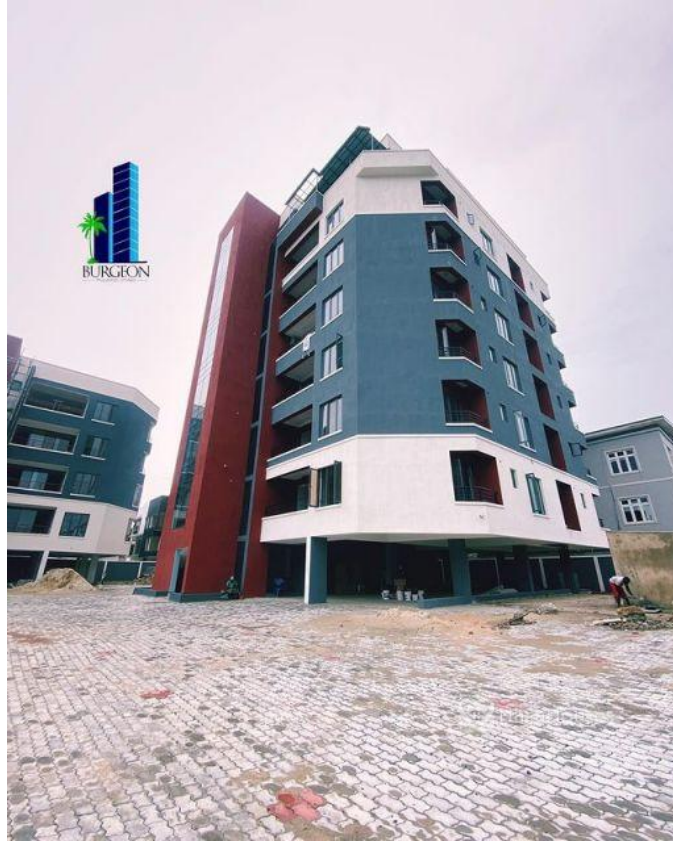

Oniru , Lekki ,Lagos, Lekki, Lekki, Lagos

Oniru , Lekki ,Lagos, Lekki, Lekki, Lagos

NGN 120,000,000.00

Olayinka Ojewoye
Nigeria

Mobile: 07032562319
Office:
Fax:
info@burgeonpropertieslimited.com

Property Details

Category **For Sale**

Status **Active**

Price/Sq Ft ₦

On
naijahouses.com
1215 days

Type **Flats / Apartments**

Built

BRAND NEW LISTING KINDLY SWIPE RIGHT PRICE: N120,000,000(120M) Rental Value:N6,000,000(N6M)