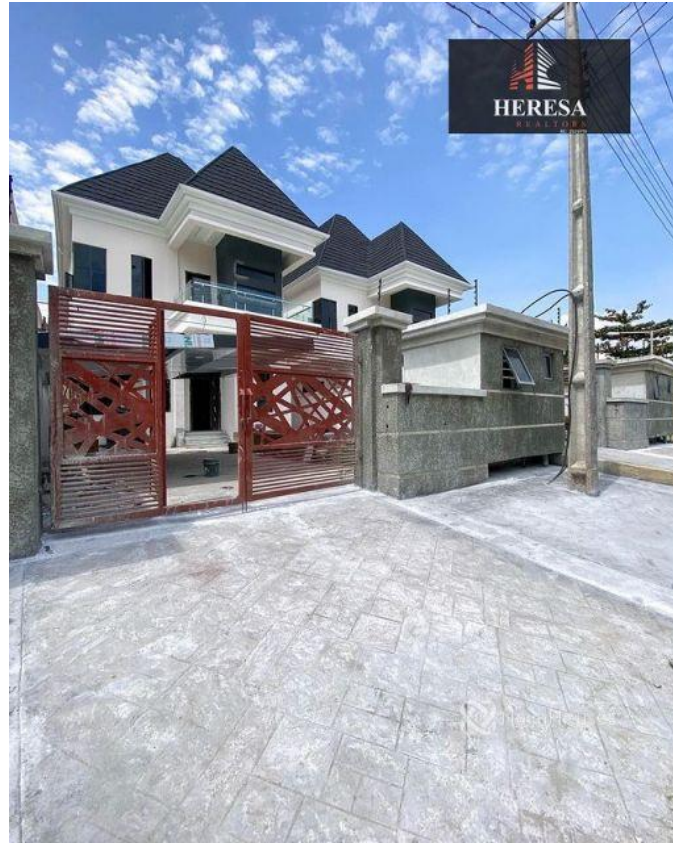

Oniru, Lagos, Oniru, Victoria Island, Lagos

Oniru, Lagos, Oniru, Victoria Island, Lagos

NGN 270,000,000.00

Oluchi Onuegbu

Nigeria

Mobile: 09091394938

Office:

Fax:

NEW!! 5 Bedroom fully detached duplex with BQ & pool for sale
LOCATION: Oniru, Lagos PRICE: N270M Features: -Rooms En suite -Tiled floor -Swimming pool -1 BQ -Water treatment -Musical speaker -Wardrobes -Spacious rooms -POP ceiling -Fitted Kitchen -Shower -Balcony - Parking Space -Serene environment -Gated Estate

Property Summary

Features

No Records Found

Property ID:	P7576663925
Category:	For Sale
Market Status:	Active
Listed Price:	270000000
Year Built:	
Property Size:	Sq m
Building Size:	Sq m
Lot Size:	Sq m
Price per Sq. Meter:	
Bedroom:	5
Bathroom:	
Toilets:	
Parking:	
Service Fee:	
Other Fee:	
Tax Per Annum:	
Insurance Per Annum:	
HOA Per Annum:	