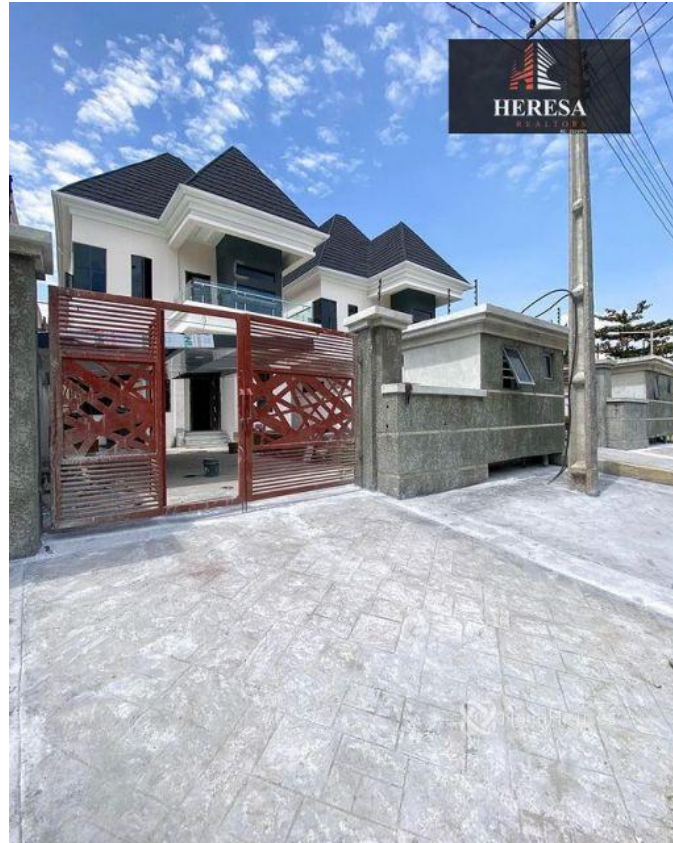

Oniru, Lagos, Oniru, Victoria Island, Lagos

**Oniru, Lagos, Oniru, Victoria Island, Lagos**

**NGN 270,000,000.00**

Oluchi Onuegbu

Nigeria

Mobile: 09091394938

Office:

Fax:

## Property Details

Category **For Sale**

Status **Active**

Price/Sq Ft ₦

On  
naijahouses.com  
**1052 days**

Type **Flats / Apartments**

Built

NEW!! 5 Bedroom fully detached duplex with BQ & pool for sale .....  
LOCATION: Oniru, Lagos PRICE: N270M Features: -Rooms En suite -Tiled floor -Swimming pool -1 BQ -Water treatment -Musical speaker -Wardrobes -Spacious rooms -POP ceiling -Fitted Kitchen -Shower -Balcony - Parking Space -Serene environment -Gated Estate

## Property Photos