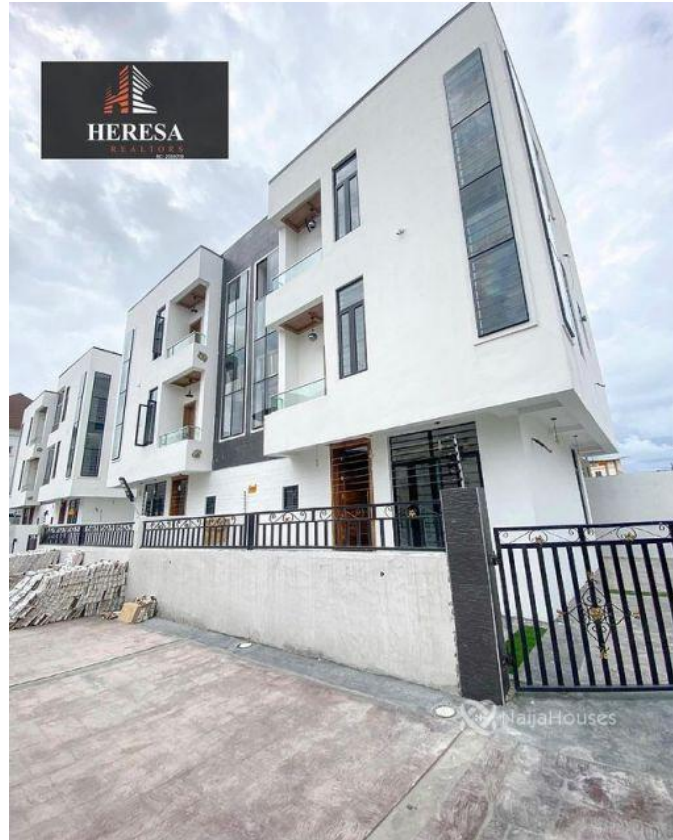

ONIRU, LAGOS, Oniru, Victoria Island, Lagos

ONIRU, LAGOS, Oniru, Victoria Island, Lagos

NGN 135,000,000.00

Oluchi Onuegbu

Nigeria

Mobile: 09091394938

Office:

Fax:

heresarealtors@gmail.com

Property Details

Category **For Sale**

Status **Active**

Price/Sq Ft ₦

On
naijahouses.com
1158 days

Type **Duplex**

Built

4 BEDROOM SEMI-DETACHED DUPLEX WITH BQ FOR SALE LOCATION: ONIRU, LAGOS PRICE: N135M
Features: -Rooms Ensuite -Car port -Gated estate -Musical speakers -CCTV -Tiled floor -Jacuzzi -1Bq -
Wardrobes -Spacious rooms -POP ceiling -Fitted Kitchen -Shower -Balcony -Parking Space -Serene
environment