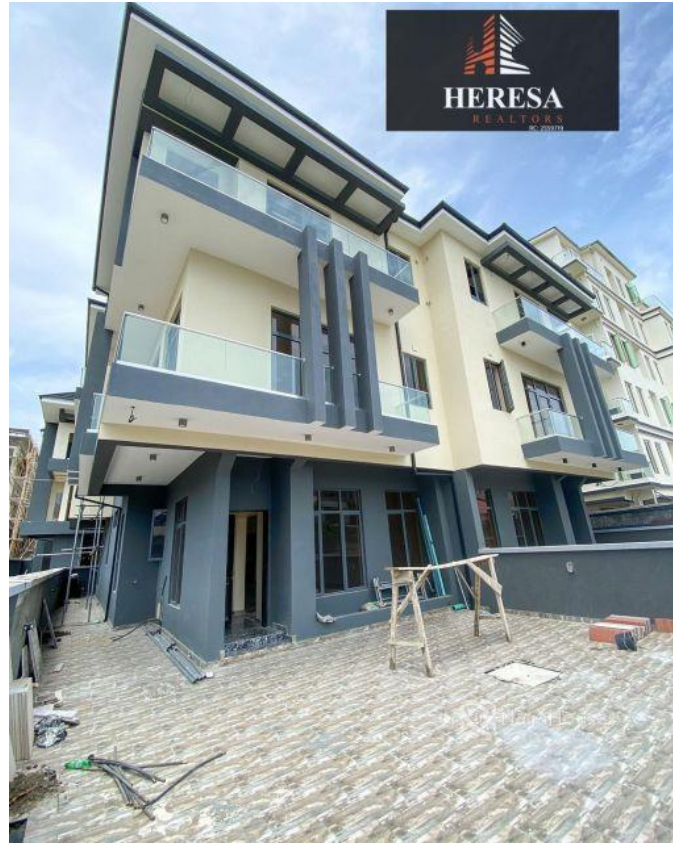

## Oniru. Lagos, Oniru, Victoria Island, Lagos

## Oniru. Lagos, Oniru, Victoria Island, Lagos

**NGN 250,000,000.00**

Oluchi Onuegbu

Nigeria

Mobile: 09091394938

Office:

Fax:

[heresarealtors@gmail.com](mailto:heresarealtors@gmail.com)

## Property Details

Category **For Sale**

Status **Active**

Price/Sq Ft ₦

On  
naijahouses.com  
**1230 days**

Type **Duplex**

Built

5 BEDROOM SEMI DETACHED DUPLEX WITH BQ FOR SALE LOCATION: ONIRU ,LAGOS Features: -Rooms En suite -24hrs Security -Tiled floor -Bathtub -2 floors -Jacuzzi -Walk-in closet -Musical speaker -Wardrobes - Spacious rooms -POP ceiling -Fitted Kitchen -Shower -Balcony -Parking Space -Serene environment -Gated Estate

## Property Photos