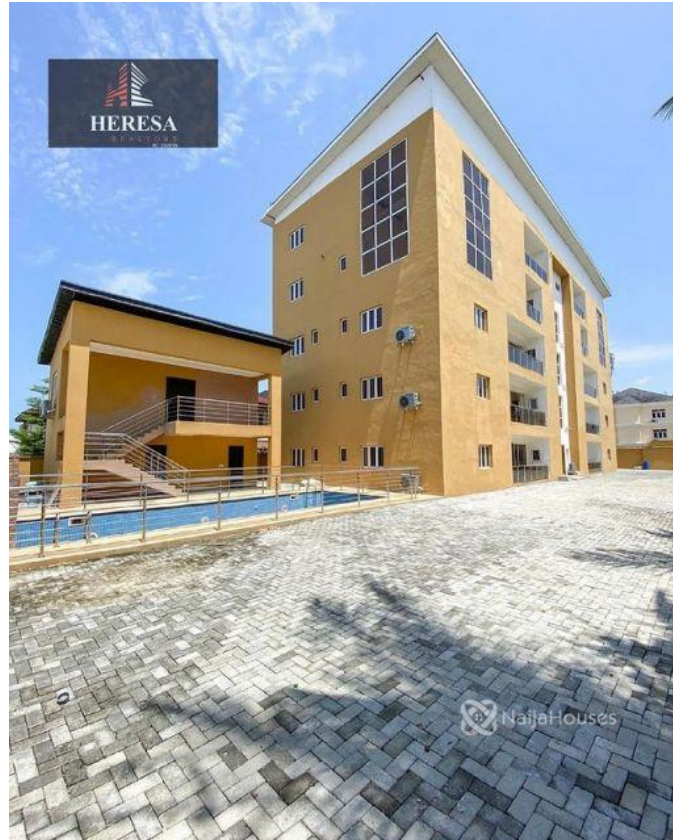

ONIRU , LAGOS, Lekki, Lekki, Lagos

ONIRU , LAGOS, Lekki, Lekki, Lagos

NGN 85,000,000.00

Oluchi Onuegbu

Nigeria

Mobile: 09091394938

Office:

Fax:

heresarealtors@gmail.com