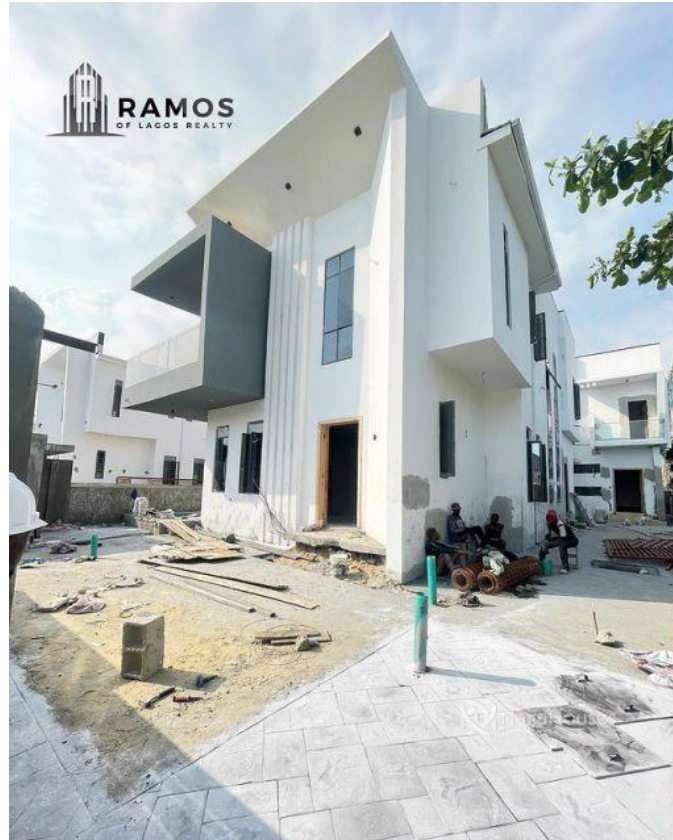

ologolo,lekki, Lekki, Lekki, Lagos

ologolo,lekki, Lekki, Lekki, Lagos

NGN 175,000,000.00

Ramos Of Lagos Realty
Nigeria

Mobile: 08133355522
Office:
Fax:
info@ramosofrealty.com