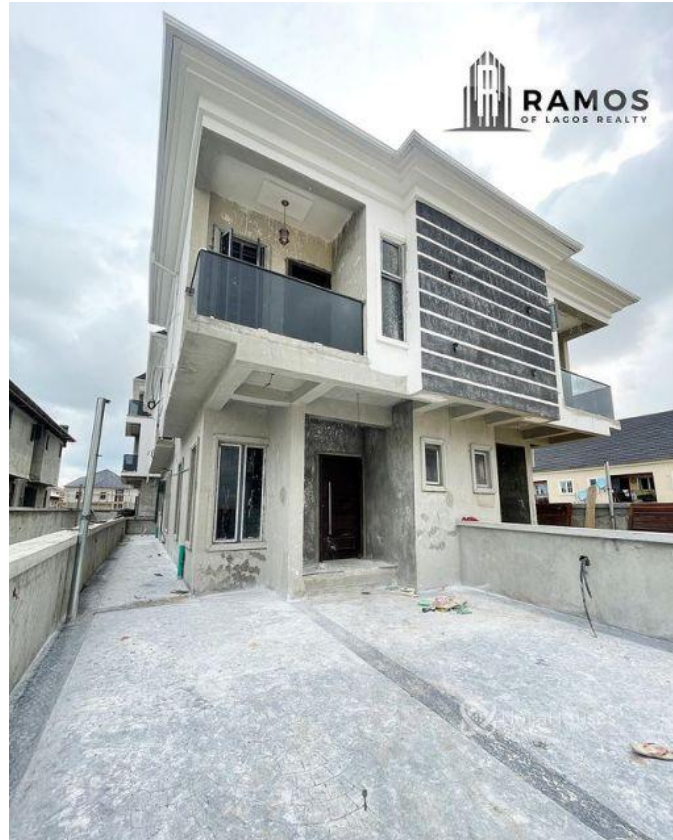

ologolo,lekki, Lekki, Lekki, Lagos

ologolo,lekki, Lekki, Lekki, Lagos

NGN 70,000,000.00

Ramos Of Lagos Realty
Nigeria

Mobile: 08133355522
Office:
Fax:
info@ramosofrealty.com