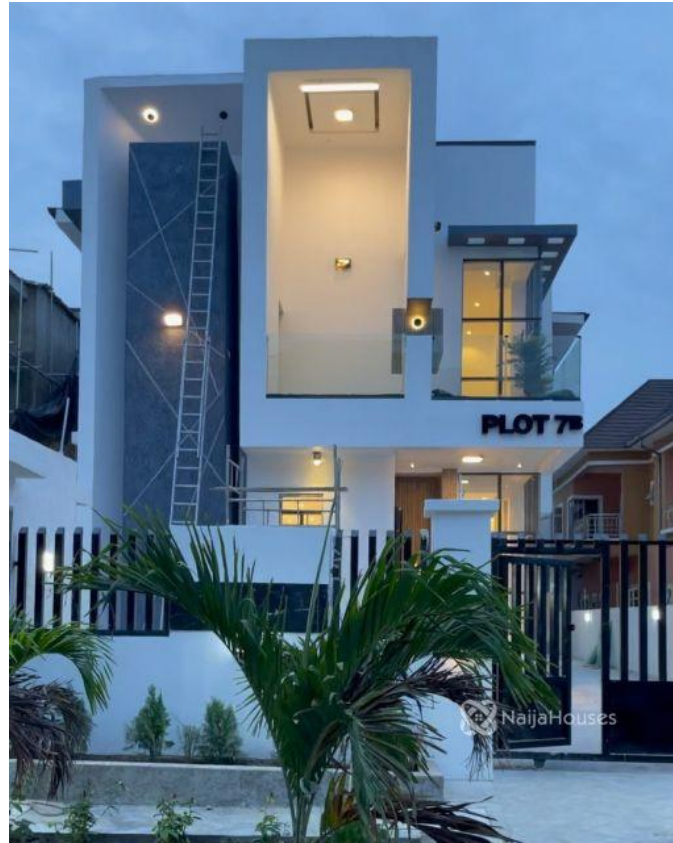

Ologolo,Lekki ,Lagos, Lekki, Lekki, Lagos

Ologolo,Lekki ,Lagos, Lekki, Lekki, Lagos

NGN 280,000,000.00

SkyCrest Homes
Nigeria

Mobile: 07032517020
Office:
Fax:
investhub.ng@gmail.com

Property Details

Category **For Sale**

Status **Active**

Price/Sq Ft ₦

On
naijahouses.com
1172 days

Type **Duplex**

Built

Five bedrooms fully detached duplex with BQ for sale Location: Ologolo, Lekki, Lagos Price: N280M asking
Features; - All rooms en-suite - 24hours security - well fitted kitchen - car park space for 4cars, - jacuzzi -
quality wardrobe - In-built speakers - Water-heater - swimming pool - Gym - Water treatment system - laundry
- 4-way surround speakers in the ceiling with Bluetooth connectivity - cctv pre-installed