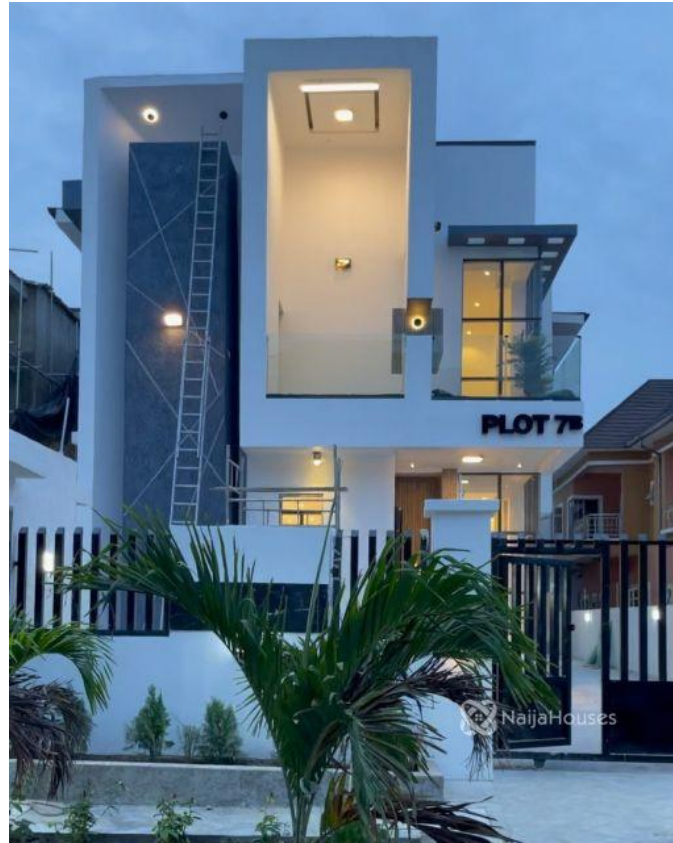

Ologolo, Lekki ,Lagos, Lekki, Lekki, Lagos

Ologolo, Lekki ,Lagos, Lekki, Lekki, Lagos

NGN 280,000,000.00

SkyCrest Homes

Nigeria

Mobile: 07032517020

Office:

Fax:

Five bedrooms fully detached duplex with BQ for sale Location: Ologolo, Lekki, Lagos Price: N280M asking
Features; - All rooms en-suite - 24hours security - well fitted kitchen - car park space for 4cars, - jacuzzi -
quality wardrobe - In-built speakers - Water-heater - swimming pool - Gym - Water treatment system - laundry
- 4-way surround speakers in the ceiling with Bluetooth connectivity - cctv pre-installed