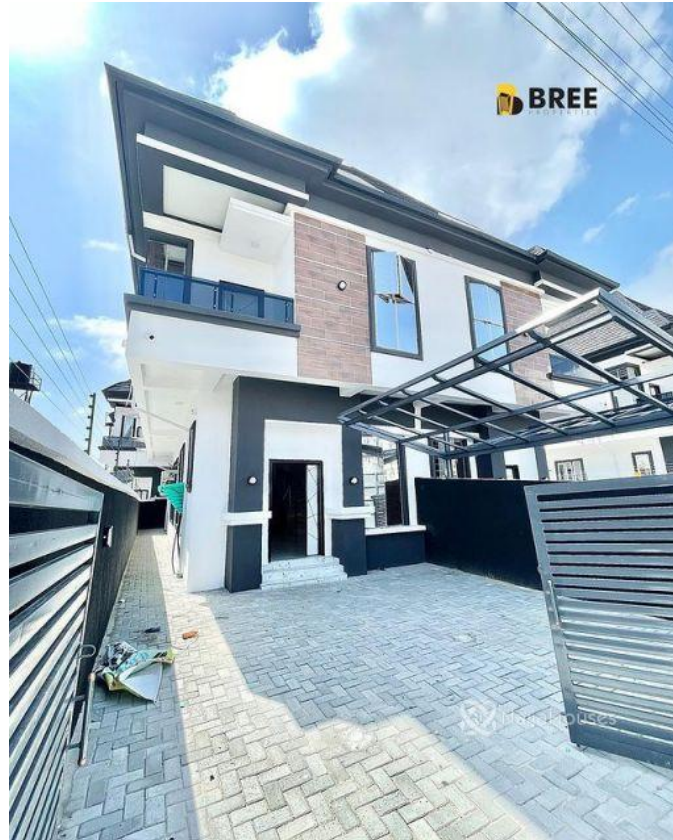

ologolo, Lekki Phase 1, Lekki, Lagos

**ologolo, Lekki Phase 1, Lekki, Lagos**

**NGN 90,000,000.00**

Bree Properties

Nigeria

Mobile: 08034775667

Office:

Fax:

## Property Details

Category **For Sale**

Status **Active**

Price/Sq Ft ₦

On  
naijahouses.com  
**842 days**

Type **Duplex**

Built

Top standard 4 bedroom semi detached duplex with bq and quality features. Location: Ologolo, Lekki Price: 90m Features: En-suite rooms Adequate car park Family lounge Chandeliers Inbuilt speakers Fitted kitchen Dining area Fitted wardrobe Balcony Modern sanitary wares Jacuzzi Shower cubicle Bq Interlocked flooring 24 hrs security

## Property Photos