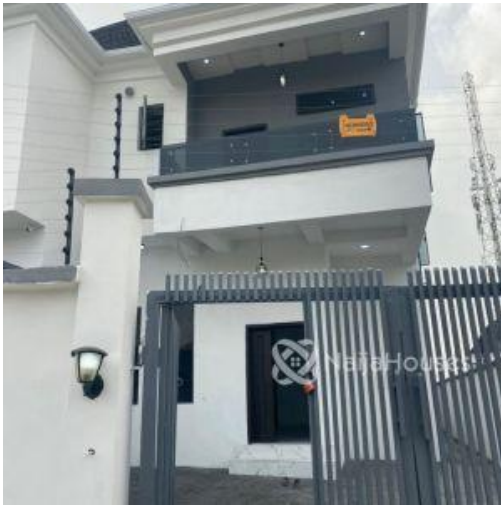

Property Summary

Features

No Records Found

Property ID:	P0461484629
Category:	For Sale
Market Status:	Active
Listed Price:	85000000
Year Built:	
Property Size:	Sq m
Building Size:	Sq m
Lot Size:	100Sq m
Price per Sq. Meter:	
Bedroom:	4
Bathroom:	
Toilets:	
Parking:	
Service Fee:	
Other Fee:	
Tax Per Annum:	
Insurance Per Annum:	
HOA Per Annum: