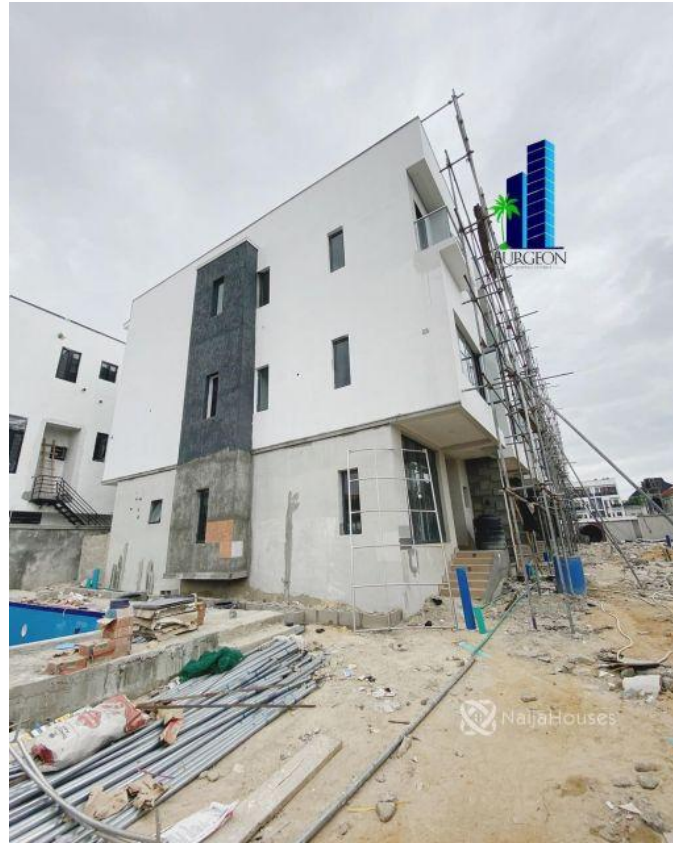

Oniru, Lekki, Lagos, Lekki, Lekki, Lagos

Oniru, Lekki, Lagos, Lekki, Lekki, Lagos

NGN 9,000,000.00

Olayinka Ojewoye

Nigeria

Mobile: 07032562319

Office:

Fax:

info@burgeonpropertieslimited.com