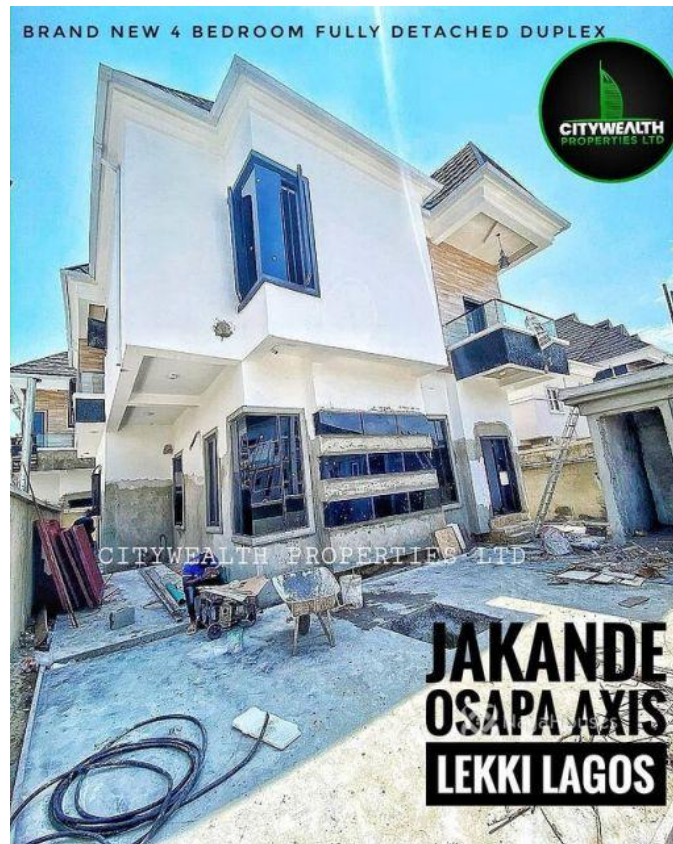

Ologolo, Lekki, Lagos, Lekki, Lekki, Lagos

Ologolo, Lekki, Lagos, Lekki, Lekki, Lagos

NGN 95,000,000.00

CityWealth Consult
Nigeria

Mobile: 08035226545
Office:
Fax:
citywealthconsult@gmail.com

Property Details

Category **For Sale**

Status **Active**

Price/Sq Ft ₦

On
naijahouses.com
1243 days

Type **Duplex**

Built

BRAND NEW 4 BEDROOM DETACHED DUPLEX FOR SALE

Property Summary

Features

No Records Found

Property ID:	P5564422489
Category:	For Sale
Market Status:	Active
Listed Price:	95000000
Year Built:	
Property Size:	Sq m
Building Size:	Sq m
Lot Size:	Sq m
Price per Sq. Meter:	
Bedroom:	4
Bathroom:	
Toilets:	
Parking:	
Service Fee:	
Other Fee:	
Tax Per Annum:	
Insurance Per Annum:	
HOA Per Annum:	