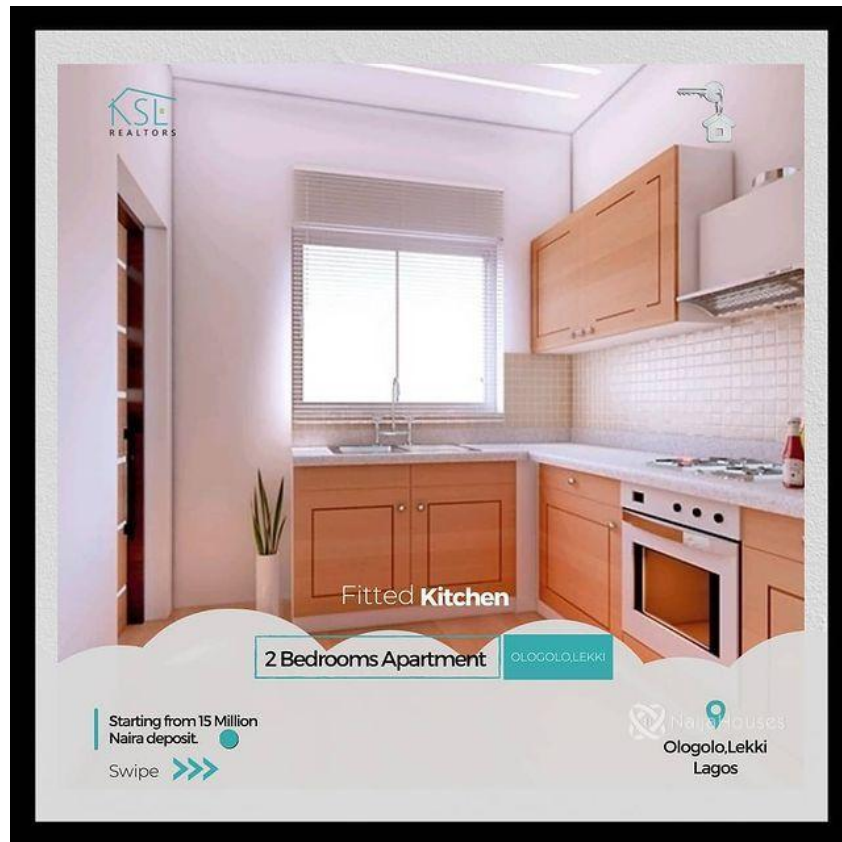

Ologolo, Lekki, Lagos

Ologolo, Lekki, Lagos

NGN 32,000,000.00

KSL Properties
Nigeria

Mobile: 08160127683
Office:
Fax:
Kslrealtors@gmail.com