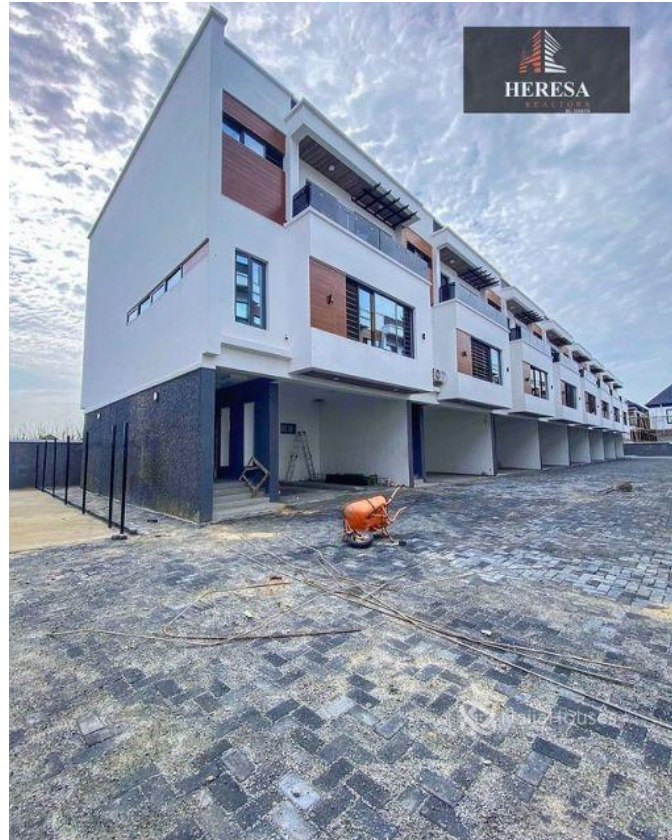

## Ologolo ,Lagos, Lekki, Lekki, Lagos

..... LOCATION: Ologolo, Lagos PRICE: N70M Features: -Rooms En suite -Swimming pool -Serviced -Tiled floor -Wardrobes -POP ceiling -Fitted Kitchen -Shower -Balcony -Parking Space -Serene environment

## Property Photos