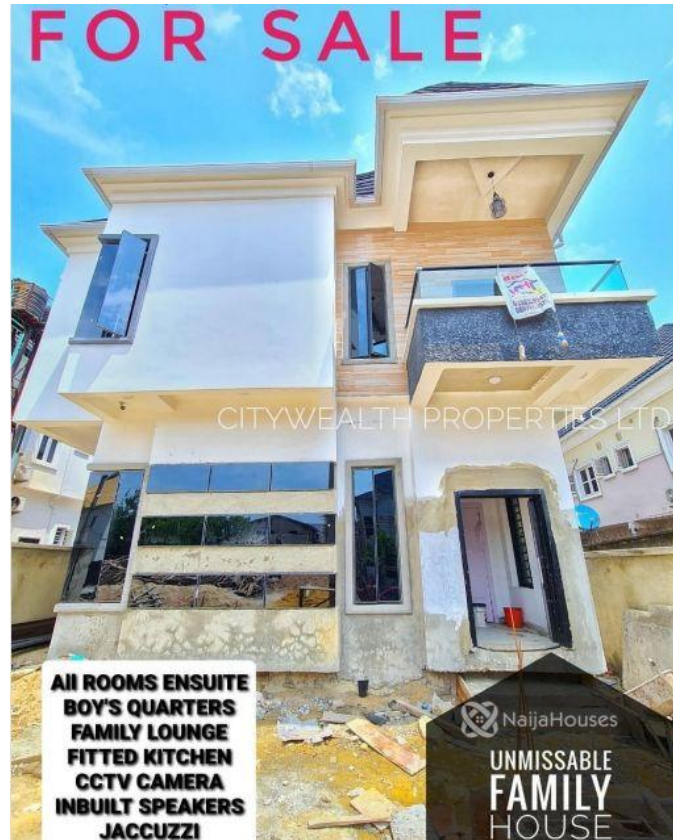

**OLOGOLO, JAKANDE NEAR OSAPA LONDON LEKKI., Lekki,
Lekki, Lagos**

OLOGOLO, JAKANDE NEAR OSAPA LONDON LEKKI., Lekki, Lekki, Lagos

NGN 95,000,000.00

CityWealth Consult

Nigeria

Mobile: 08035226545

Office:

Fax:

citywealthconsult@gmail.com