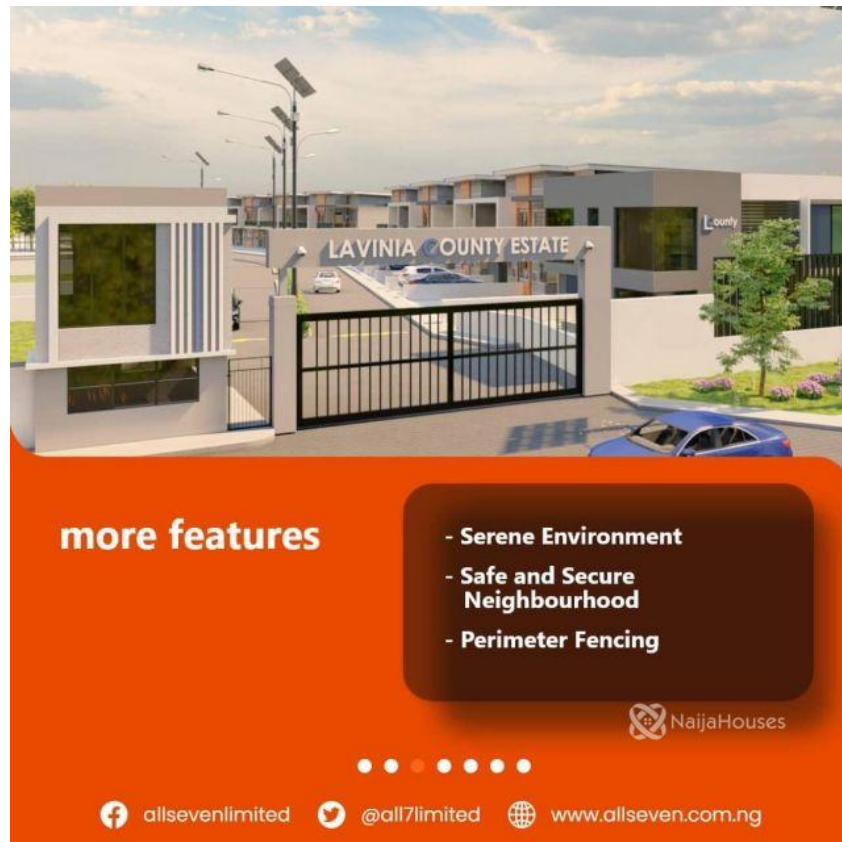

## Oku-ise, Lekki, Lagos

## Property Details

Category **For Sale**

Status **Active**

Price/Sq Ft ₦

On  
naijahouses.com  
**1351 days**

Type **Land**

Built

LAVINIA COUNTY Property type: land Size: 550sqm Price: 2.5 million naira only. Initial deposit: 1 million naira and spread balance within 3 months. Location: Oku-ise, Ibeju- lekki Title: Excision Estate features: Proper internal space arrangement Water treatment Perimeter fencing Children play zone 24hours power supply Safe and secured neighborhood