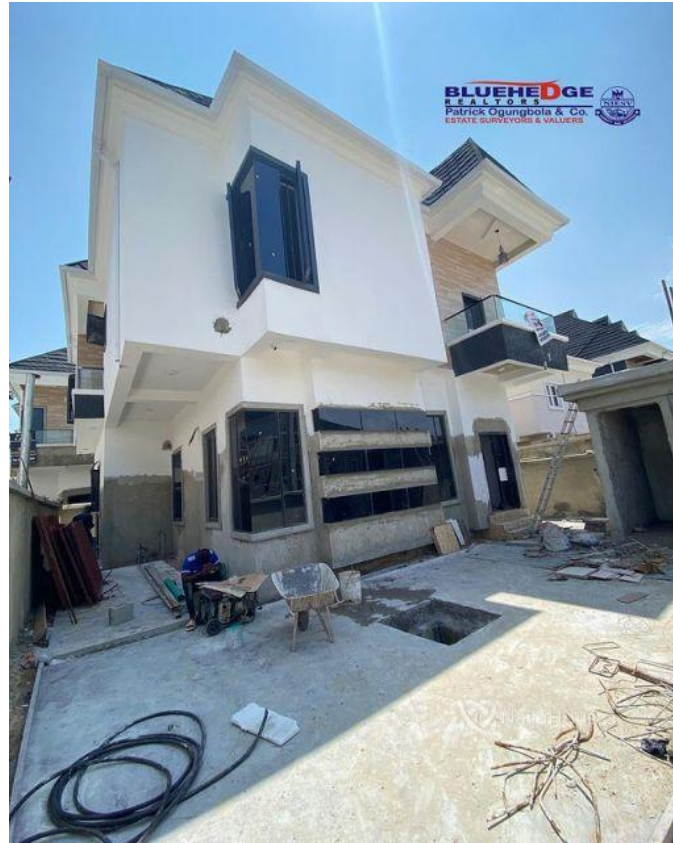

ogologo,lekki, Lekki, Lekki, Lagos

ogologo,lekki, Lekki, Lekki, Lagos

NGN 90,000,000.00

Blue Hedged Realtors

Nigeria

Mobile: 08177766550

Office:

Fax:

bluehedgedrealtors@gmail.com