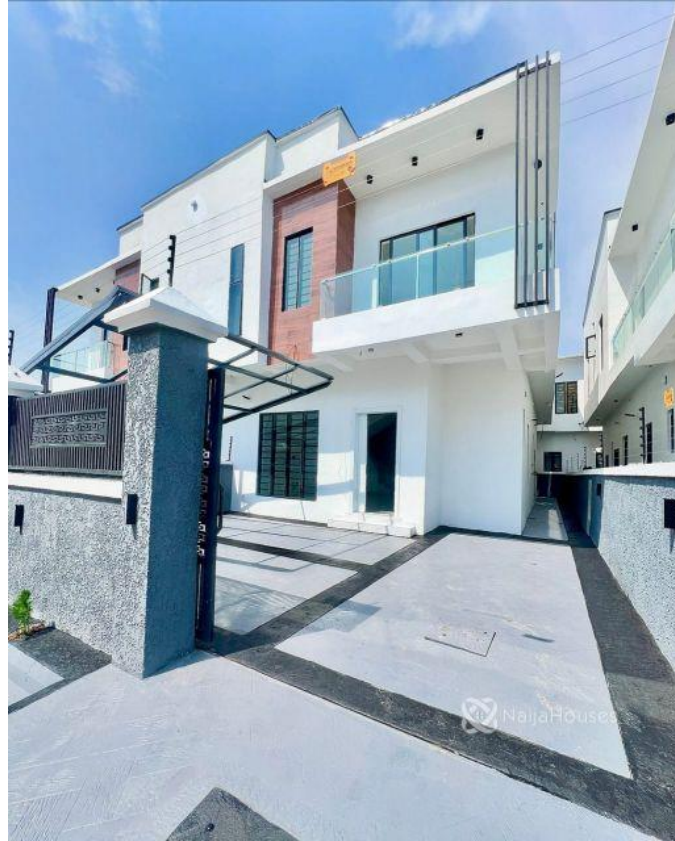

OFF ORCHID RD, Lekki, Lagos

OFF ORCHID RD, Lekki, Lagos

NGN 150,000,000.00

Adijat Ibrahim
Nigeria

Mobile: 09058800857
Office:
Fax:
adijatibrahim10101@gmail.com