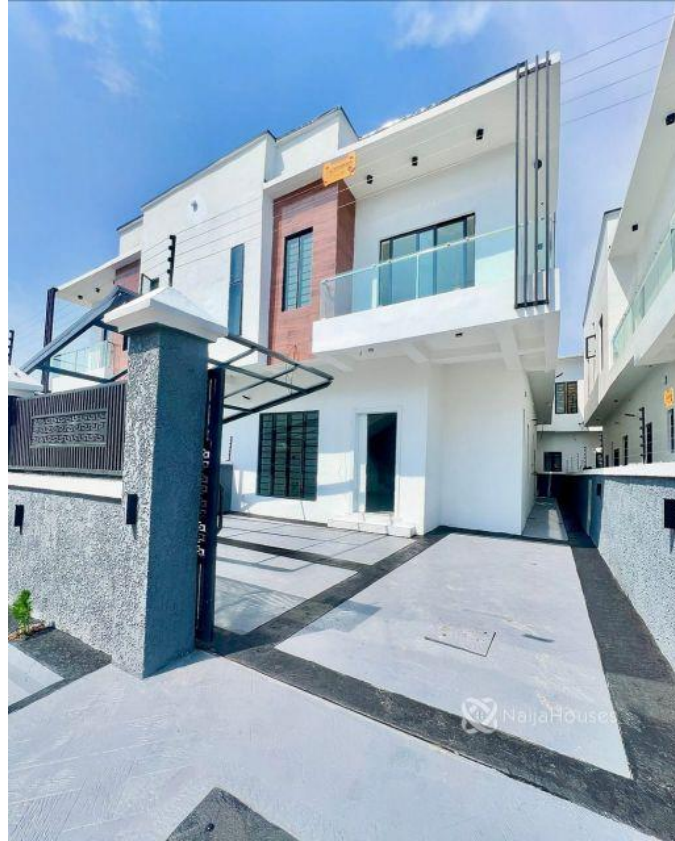

OFF ORCHID RD, Lekki, Lagos

**OFF ORCHID RD, Lekki, Lagos**

**NGN 150,000,000.00**

Adijat Ibrahim

Nigeria

Mobile: 09058800857

Office:

Fax:

## Property Details

Category **For Sale**

Status **Expired**

Price/Sq Ft ₦

On  
naijahouses.com  
**100 days**

Type **Duplex**

Built

LOVELY FINISHED SPACIOUS 4 BEDROOM SEMI DETACHED DUPLEX + A MAID QUARTER

## Property Photos