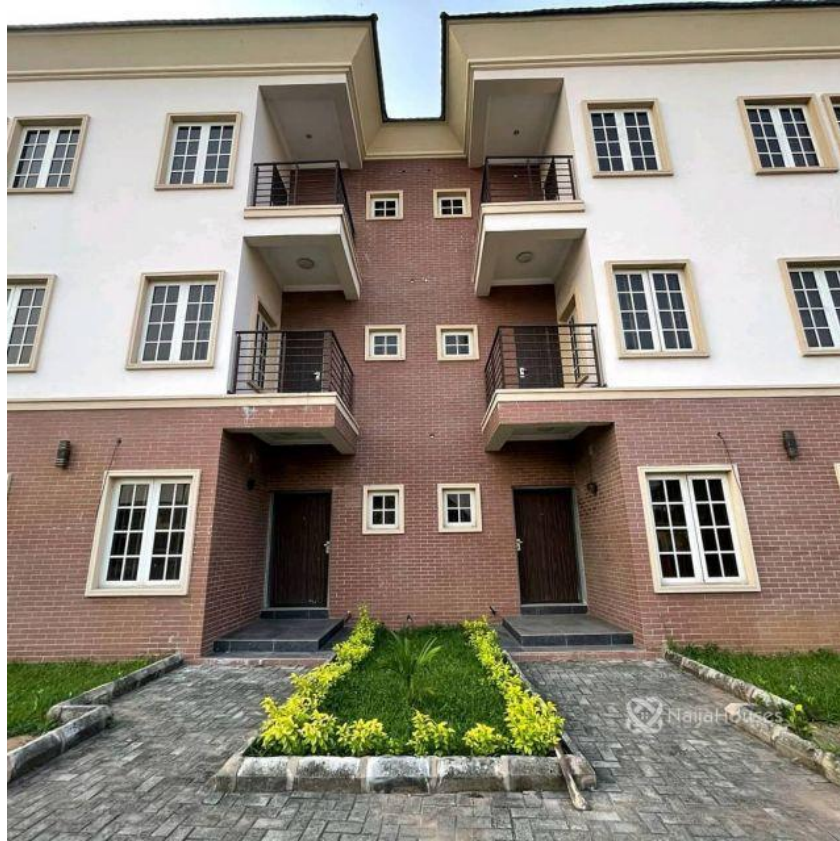

Off Awolowo Way, Ikeja Lagos, Lekki, Lekki, Lagos

Off Awolowo Way, Ikeja Lagos, Lekki, Lekki, Lagos

NGN 350,000,000.00

Hodisol Homes
Nigeria

Mobile: 0706 886 1004
Office:
Fax:
Support@hodisolhome.com

Property Details

Category **For Sale**

Status **Active**

Price/Sq Ft ₦

On
naijahouses.com
1215 days

Type **Duplex**

Built

FOR SALE LOCATION: Off Awolowo Way, Ikeja Lagos LAND SIZE: 1500 square meters approximately TITLE: Certificate of Occupancy DESCRIPTION: A newly built 4nos 4bedroom terrace houses with an ample parking space, pop finishing and all ensuite spacious rooms is available for sale. PRICE: N350million Naira