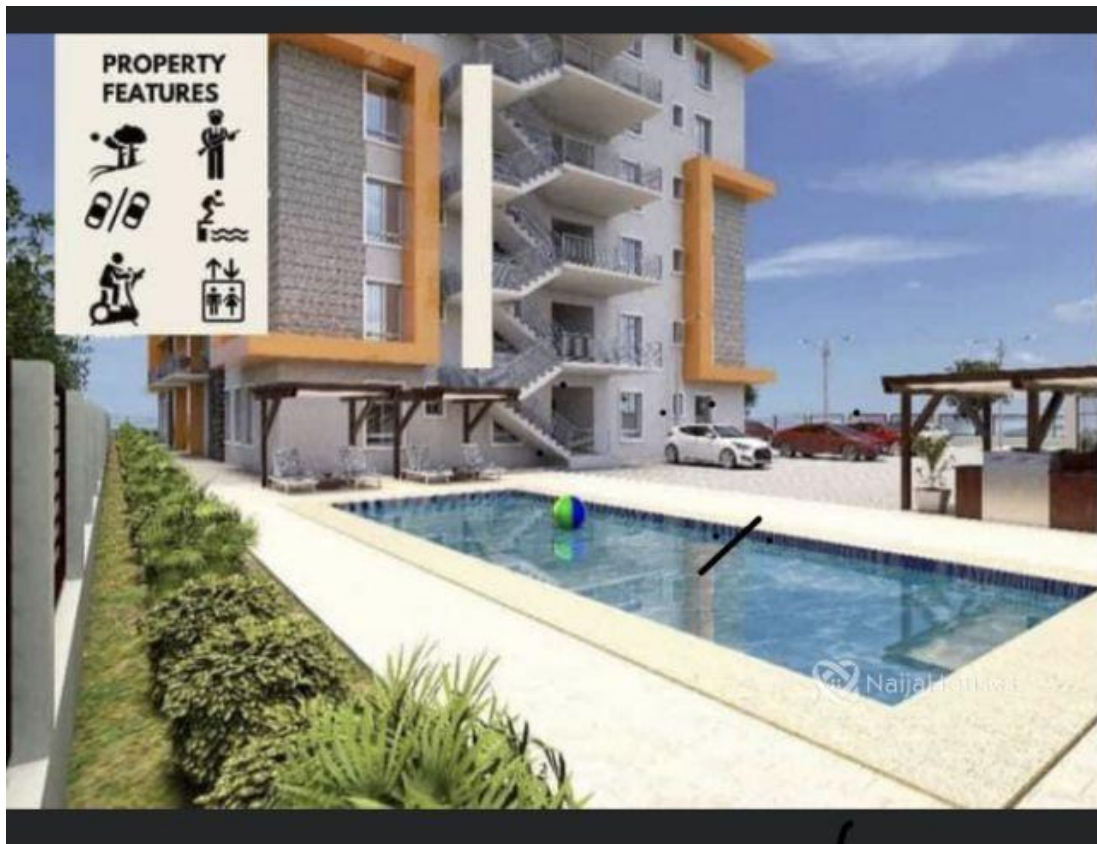

next cash and carry, Jahi, Abuja, Abuja FCT

next cash and carry, Jahi, Abuja, Abuja FCT

NGN 55,000,000.00

Japhet Raishiwe
Nigeria

Mobile: 07056144444
Office:
Fax:
japhet.raishiwe@themlsproperties.com