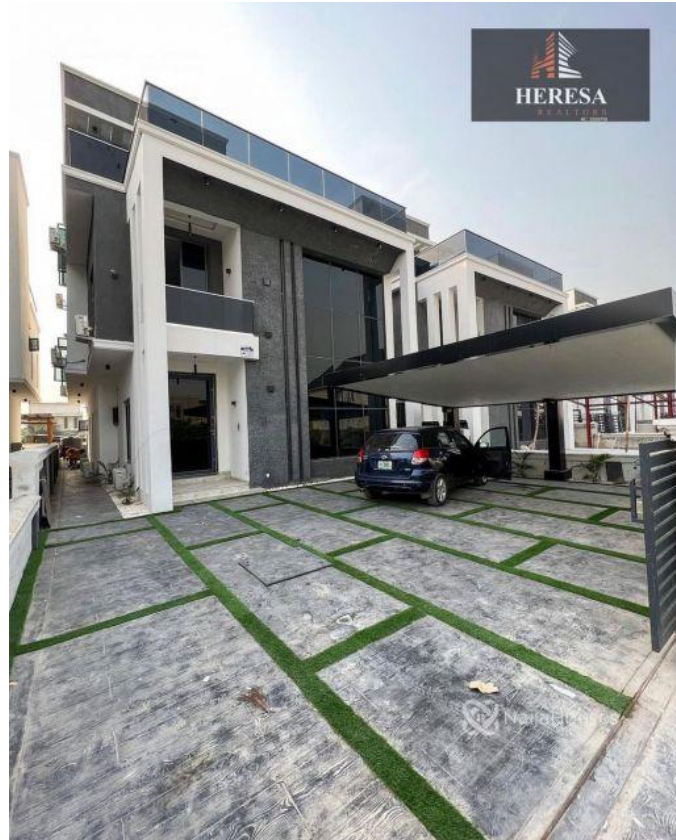

## Megamound,Ikota, Lekki, Lekki, Lagos

## Property Details

Category **For Sale**

Status **Active**

Price/Sq Ft ₦

On  
naijahouses.com  
**849 days**

Type  
**Terraces**

Built

Executive 5 bedroom fully detached duplex with pool, rooftop terrace, and bq LOCATION: Megamound, Ikota  
Features: -Rooms En suite -Terrace -2 living rooms -2 Floors -Swimming pool -Tiled floor -Wardrobes -  
Spacious rooms -POP ceiling -Bathtub -Fitted Kitchen -Pantry -Washing machine -AC -Balcony -Shower -Serene  
environment -Gated Estate PRICE:N200M

## Property Photos