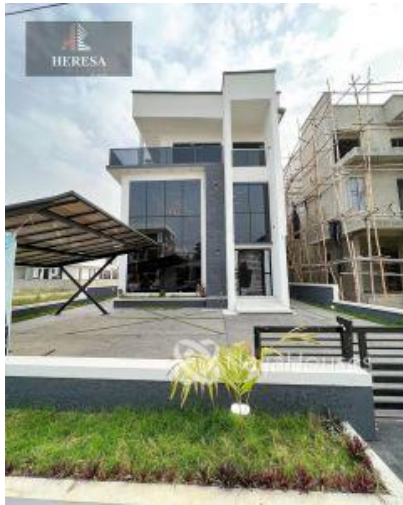

heresarealtors@gmail.com

Property Details

Category **For Sale**

Status **Active**

Price/Sq Ft ₦

On
naijahouses.com
974 days

Type **Duplex**

Built

FOR SALE 5 bedroom luxury fully detached duplex with pool,rooftop,cinema,fully fitted kitchen ,mini bar and spacious rooms Location: Megamound,Lekki In a premium secured estate Price:320m

Property Summary