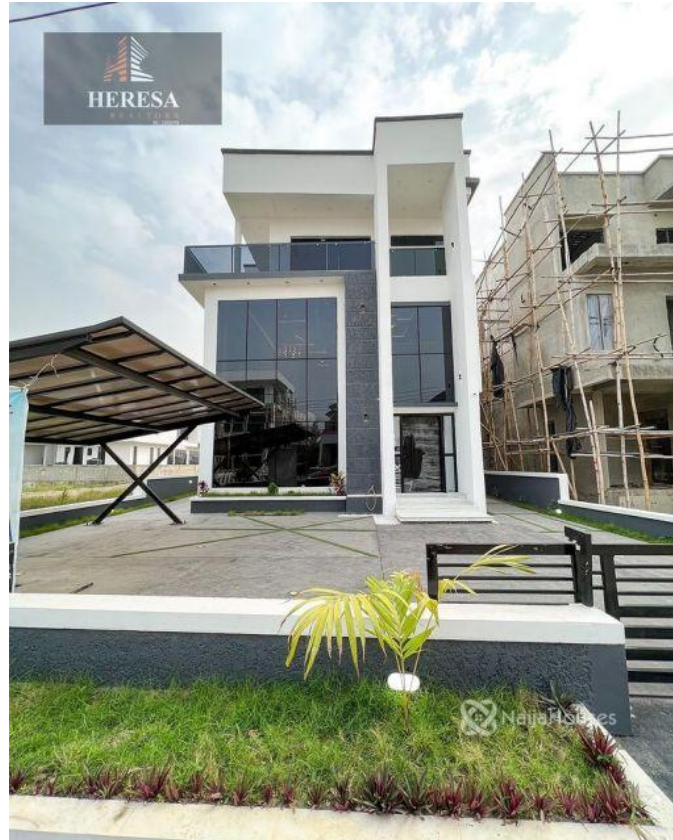

megamound, lekki, Lekki, Lekki, Lagos

megamound, lekki, Lekki, Lekki, Lagos

NGN 320,000,000.00

Oluchi Onuegbu

Nigeria

Mobile: 09091394938

Office:

Fax:

heresarealtors@gmail.com

Property Details

Category **For Sale**

Status **Active**

Price/Sq Ft ₦

On
naijahouses.com
974 days

Type **Duplex**

Built

FOR SALE 5 bedroom luxury fully detached duplex with pool,rooftop,cinema,fully fitted kitchen ,mini bar and spacious rooms Location: Megamound,Lekki In a premium secured estate Price:320m

Property Summary