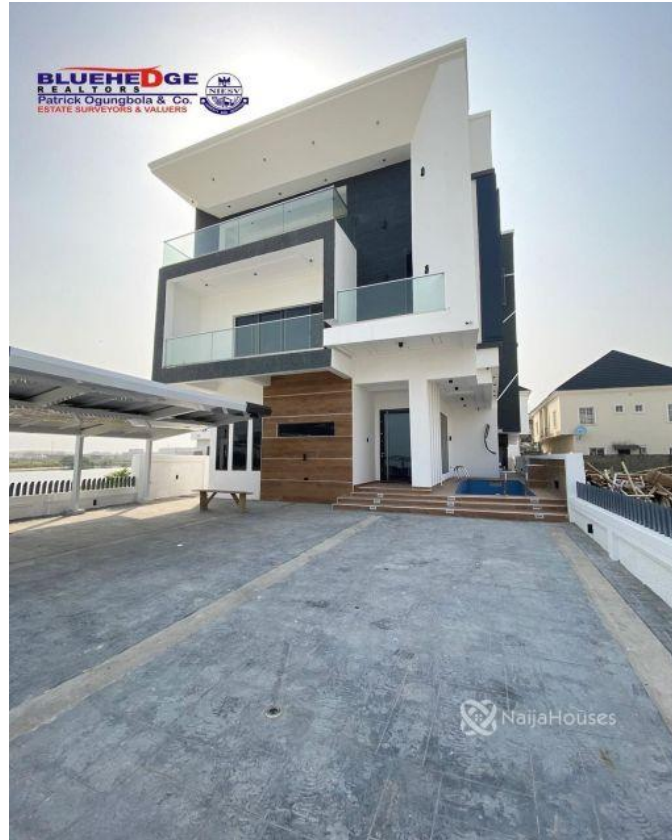

megamound, Lekki, Lekki, Lagos

megamound, Lekki, Lekki, Lagos

NGN 280,000,000.00

Bree Properties
Nigeria

Mobile: 08034775667
Office:
Fax:
Breepropertiesng@yahoo.com

Property Details

Category **For Sale**

Status **Active**

Property ID:	P1355335390
Category:	For Sale
Market Status:	Active
Listed Price:	280000000
Year Built:	
Property Size:	Sq m
Building Size:	Sq m
Lot Size:	100Sq m
Price per Sq. Meter:	
Bedroom:	5
Bathroom:	
Toilets:	
Parking:	
Service Fee:	
Other Fee:	
Tax Per Annum:	
Insurance Per Annum:	
HOA Per Annum:	