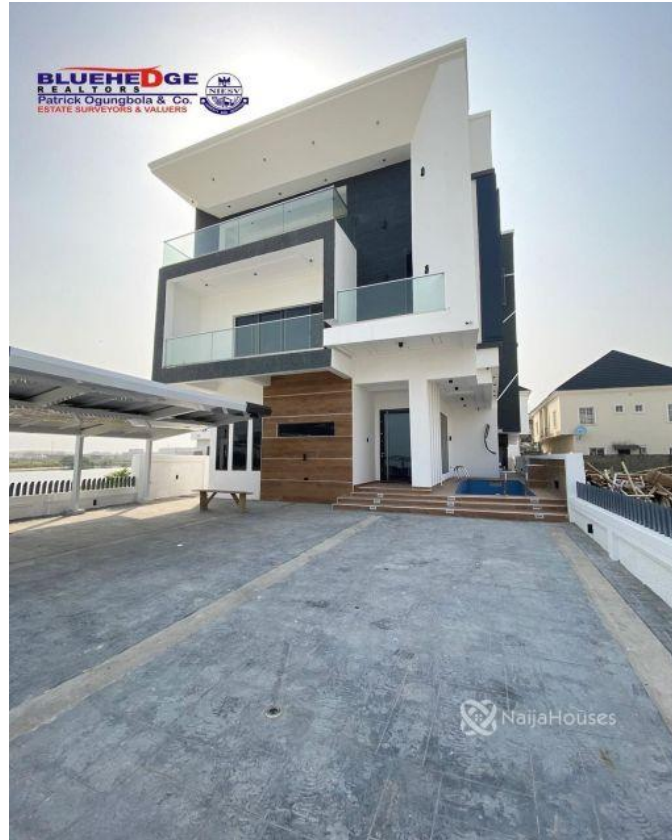

megamound, Lekki, Lekki, Lagos

megamound, Lekki, Lekki, Lagos

NGN 280,000,000.00

Bree Properties

Nigeria

Mobile: 08034775667

Office:

Fax:

Breepropertiesng@yahoo.com