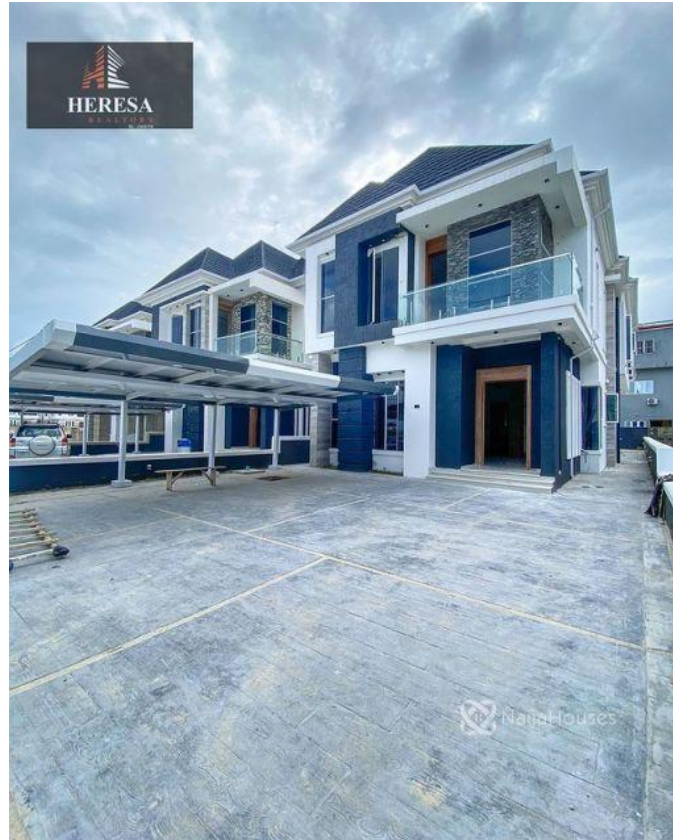

## Megamound Ikota, Lekki, Lekki, Lekki, Lagos

## Property Details

Category **For Sale**

Status **Active**

Price/Sq Ft ₦

On  
naijahouses.com  
**1114 days**

Type **Duplex**

Built

NEW!! 5 Bedroom Fully Detached Duplex With Swimming Pool And Bq For Sale

..... Location: Megamound Ikota, Lekki PRICE: N180M Features: -  
Rooms En suite -Tiled floor -Swimming pool -Water treatment -1 bq -Musical speaker -Wardrobes -Spacious  
rooms -POP ceiling -Fitted Kitchen -Shower -Balcony -Jacuzzi -Parking Space -Serene environment -Gated  
estate

## Property Photos