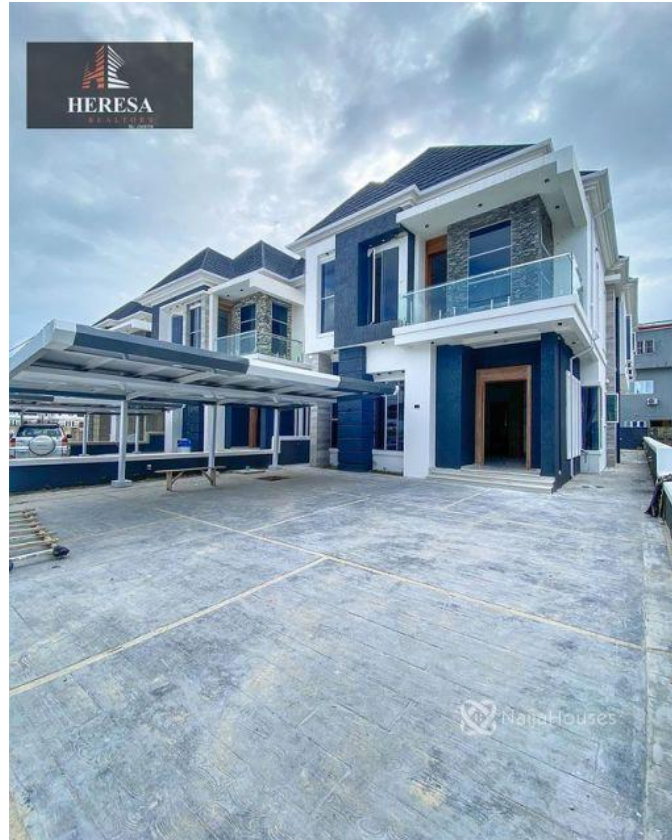

Megamound Ikota, Lekki, Lekki, Lekki, Lagos

Megamound Ikota, Lekki, Lekki, Lekki, Lagos

NGN 180,000,000.00

Oluchi Onuegbu
Nigeria

Mobile: 09091394938
Office:
Fax:
heresarealtors@gmail.com

Property Details

Category **For Sale**

Status **Active**

Price/Sq Ft ₦

On
naijahouses.com
1164 days

Type **Duplex**

Built

NEW!! 5 Bedroom Fully Detached Duplex With Swimming Pool And Bq For Sale

..... Location: Megamound Ikota, Lekki PRICE: N180M Features: -
Rooms En suite -Tiled floor -Swimming pool -Water treatment -1 bq -Musical speaker -Wardrobes -Spacious
rooms -POP ceiling -Fitted Kitchen -Shower -Balcony -Jacuzzi -Parking Space -Serene environment -Gated
estate

Property Summary

Features

No Records Found

Property ID:	P0067343425
Category:	For Sale
Market Status:	Active
Listed Price:	180000000
Year Built:	
Property Size:	Sq m
Building Size:	Sq m
Lot Size:	Sq m
Price per Sq. Meter:	
Bedroom:	5
Bathroom:	
Toilets:	
Parking:	
Service Fee:	
Other Fee:	
Tax Per Annum:	
Insurance Per Annum:	
HOA Per Annum:	