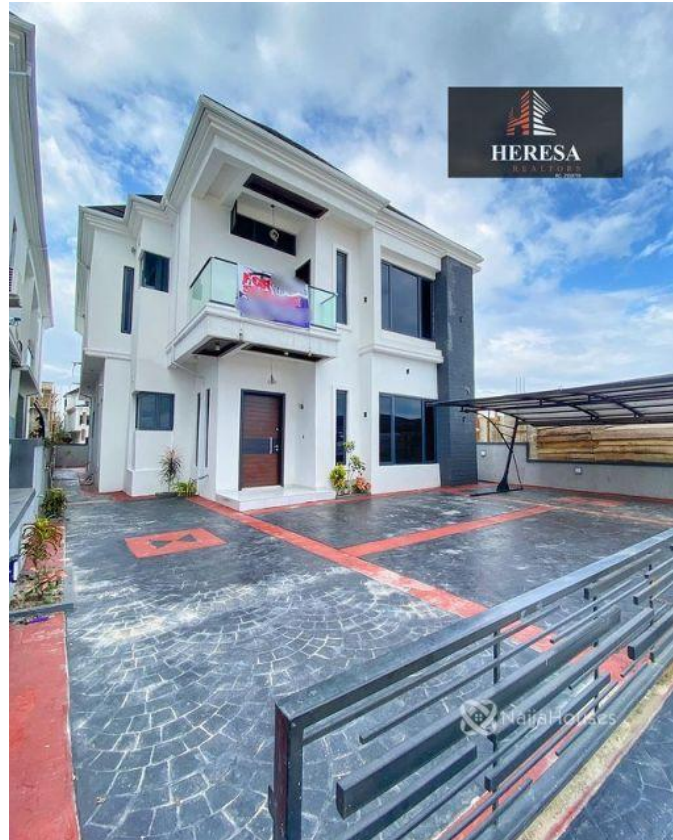

Megamound Ikota, Lagos, Lekki, Lekki, Lagos

Megamound Ikota, Lagos, Lekki, Lekki, Lagos

NGN 170,000,000.00

Oluchi Onuegbu

Nigeria

Mobile: 09091394938

Office:

Fax:

heresarealtors@gmail.com