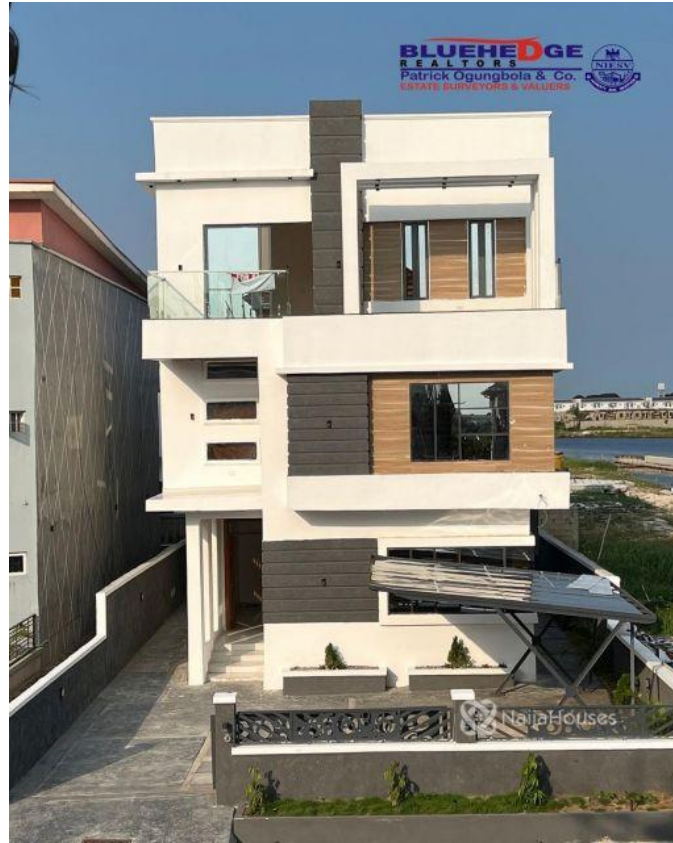

Megamound Estate, Lekki, Lekki, Lagos

Megamound Estate, Lekki, Lekki, Lagos

NGN 250,000,000.00

Blue Hedged Realtors

Nigeria

Mobile: 08177766550

Office:

Fax:

LUXURY 5 BEDROOM DETACHED DUPLEX FOR SALE!!!!!! • • Location: Megamound Estate, Lekki, Lagos • •
• FEATURES: - Brand New - All rooms ensuite - Contemporary Architecture - Large living room - Dining - Nice POP Ceiling Design - Swimming Pool - Roof top Lounge - Cinema - Car Port - Stamped Concrete Floor - CCTV Camera - In-house Bluetooth Ceiling speakers - Fully Fitted kitchen - Double Door Refrigerator - Washing Machine - Water heaters - Inverter - Bathtub - Shower cubicle - 1 Boy's quarter - 24Hours Security • • Price: N250m (\$428k)