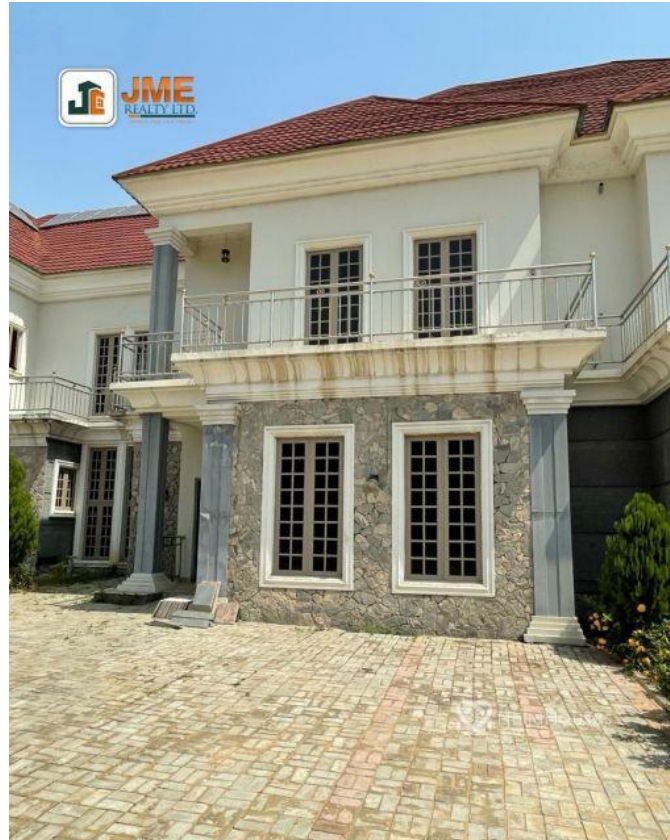

Mbora, Abuja, Abuja FCT

Mbora, Abuja, Abuja FCT

NGN 4,500,000.00

Ifedayo Ogunleye

Nigeria

Mobile: 07056144444

Office:

Fax:

ifedayo.ogunleye@themlsproperties.com