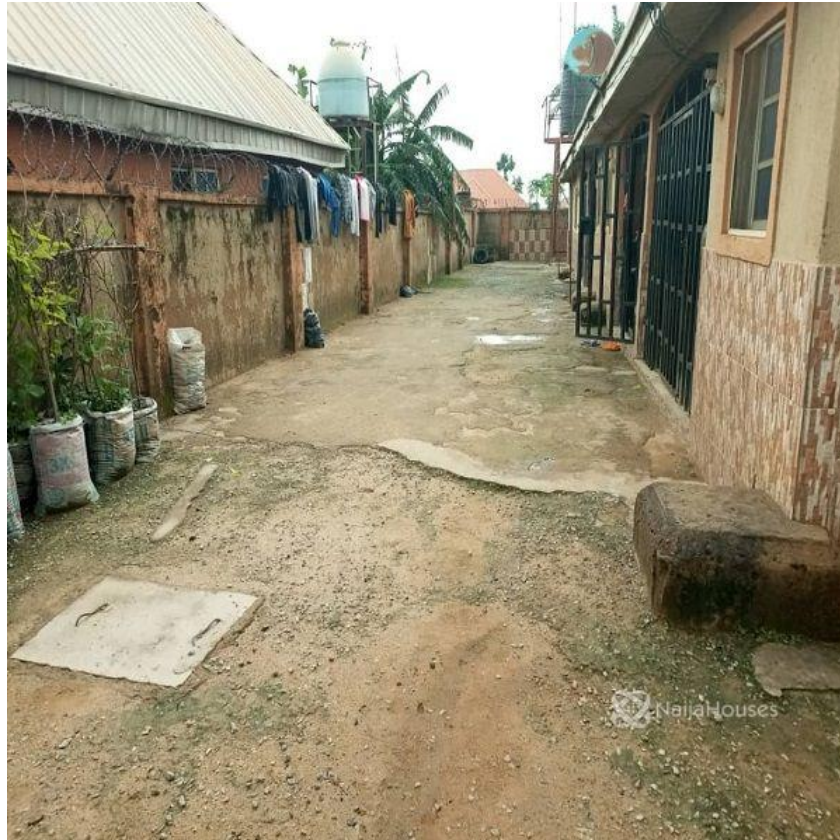

Mararaba district, Abuja, Abuja FCT

Mararaba district, Abuja, Abuja FCT

NGN 20,000,000.00

Japhet Raishiwe

Nigeria

Mobile: 07056144444

Office:

Fax:

japhet.raishiwe@themlsproperties.com