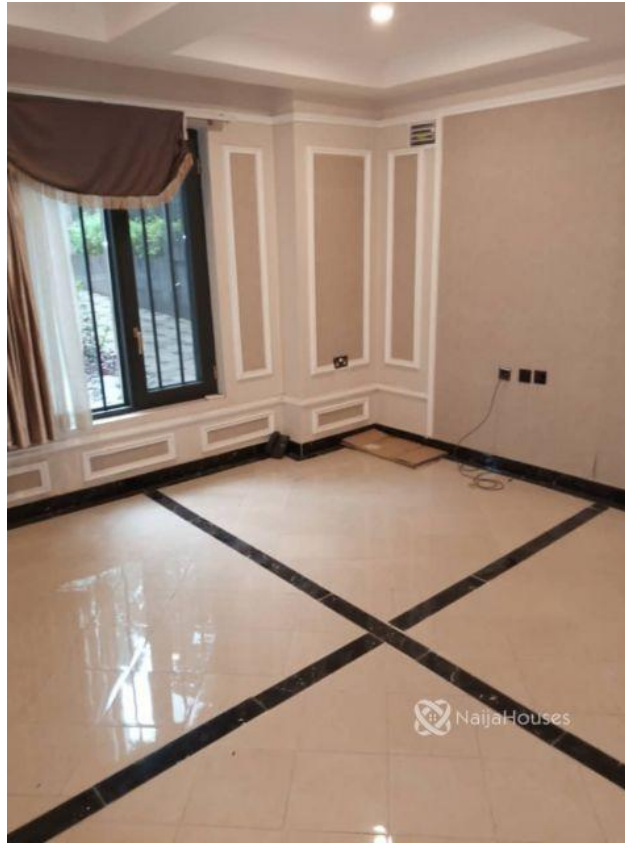

Maitama, Abuja, Abuja FCT

Maitama, Abuja, Abuja FCT

NGN 1,000,000,000.00

Precious James

Nigeria

Mobile: 09026473082

Office:

Fax:

precious.james@themlsproperties.com