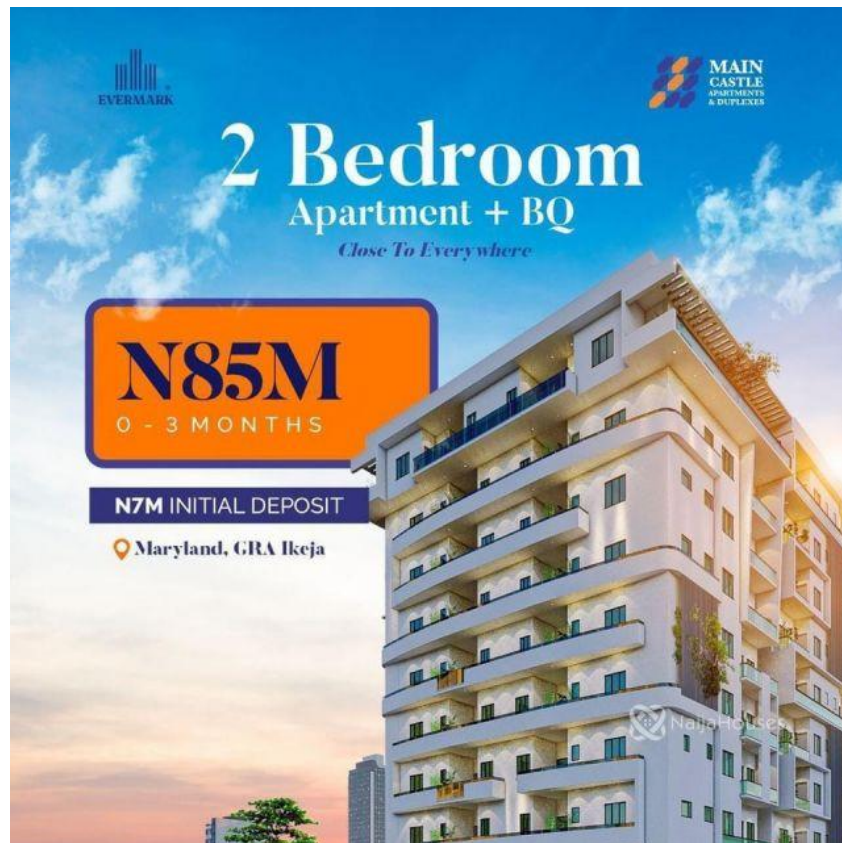

MAIN CASTLE APARTMENT, MARYLAND IKEJA, Ikeja,
Lagos

MAIN CASTLE APARTMENT, MARYLAND IKEJA, Ikeja, Lagos

NGN 85,000,000.00

Olaoluwa Agbana
Nigeria

Mobile: 08057791769
Office:
Fax:
estateconnect@gmail.com

Property Details