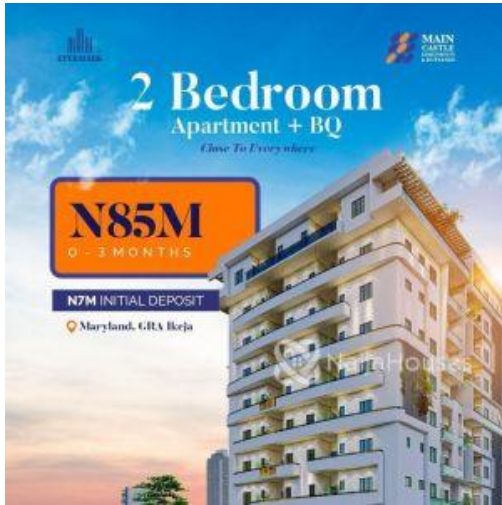

Property Summary

Features

No Records Found

Property ID:	P1625558079
Category:	For Sale
Market Status:	Active
Listed Price:	85000000
Year Built:	
Property Size:	Sq m
Building Size:	Sq m
Lot Size:	Sq m
Price per Sq. Meter:	
Bedroom:	2
Bathroom:	
Toilets:	
Parking:	
Service Fee:	
Other Fee:	
Tax Per Annum:	
Insurance Per Annum:	
HOA Per Annum: