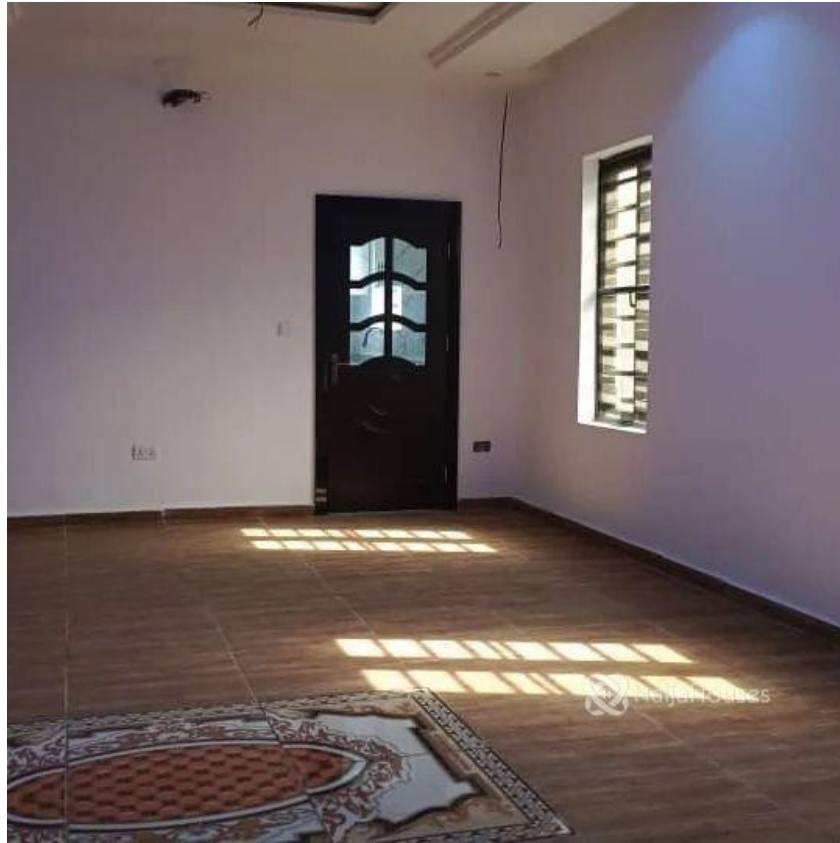

Magodo phase 2, Ikeja, Lagos

Magodo phase 2, Ikeja, Lagos

NGN 270,000,000.00

Elvis Ighavongbe
41a Shittu Animashaun Street,
Gbagada Phase 2 GRA , Shomolu
Central, Lagos, Lagos
Nigeria

Mobile: 07036496557
Office:
Fax:
elvisighavongbe@gmail.com