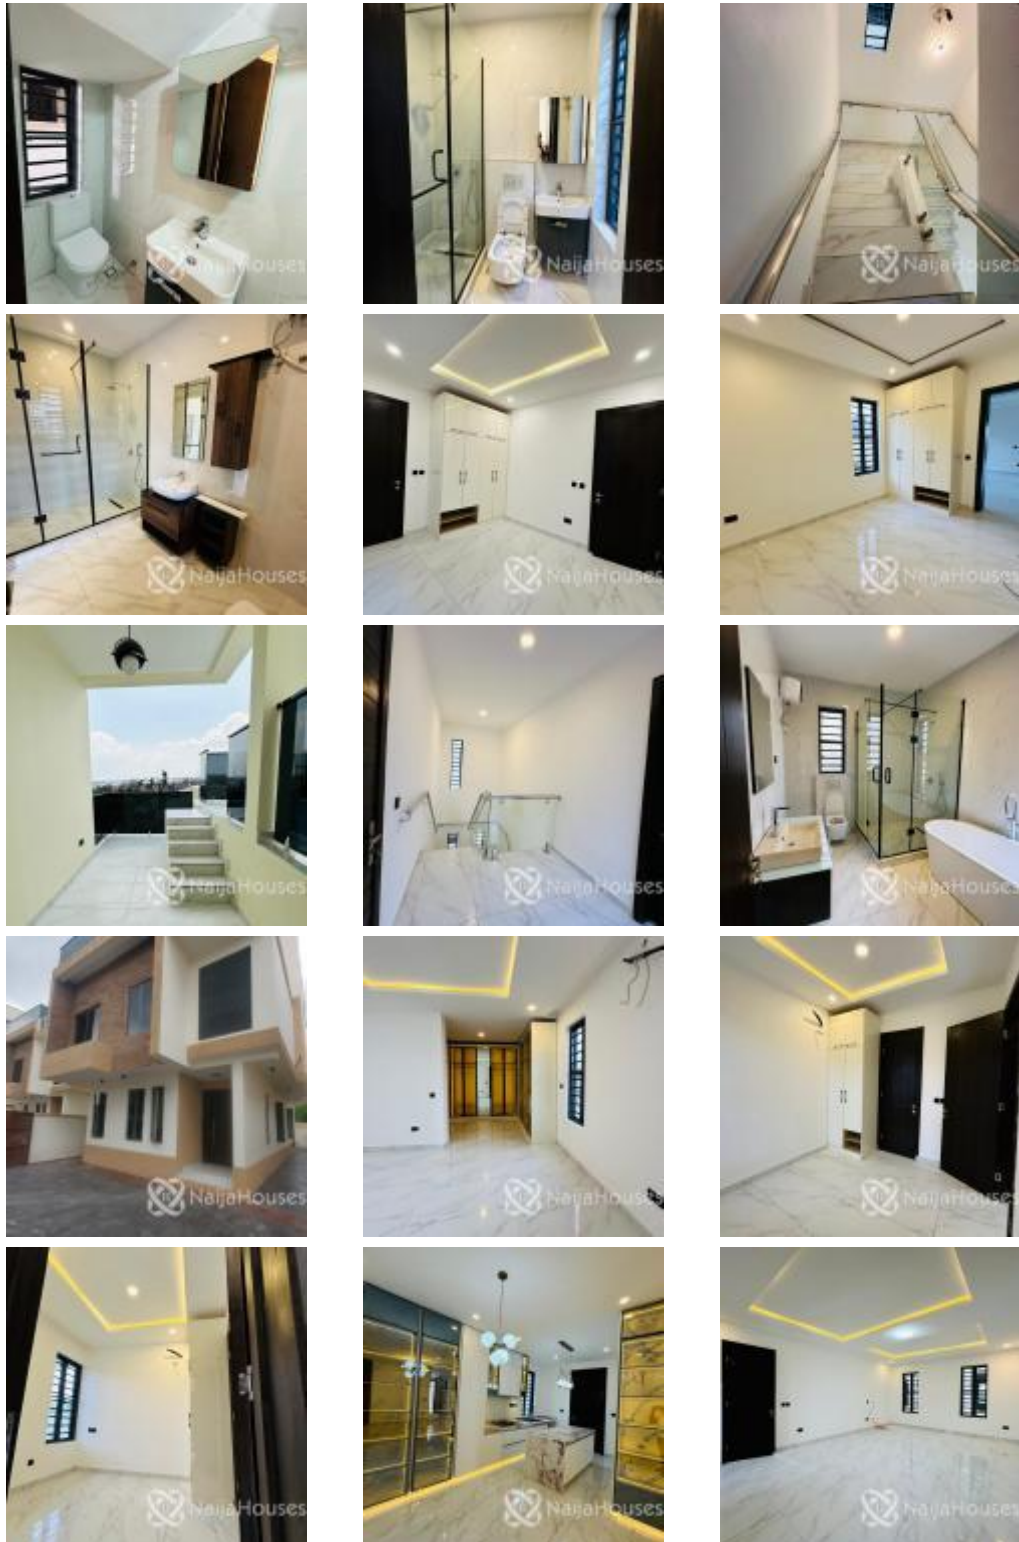

Property Photos

This report has been prepared based on information furnished by sources deemed reliable, however no representation or warranty, either expressed or implied, is made to its accuracy.