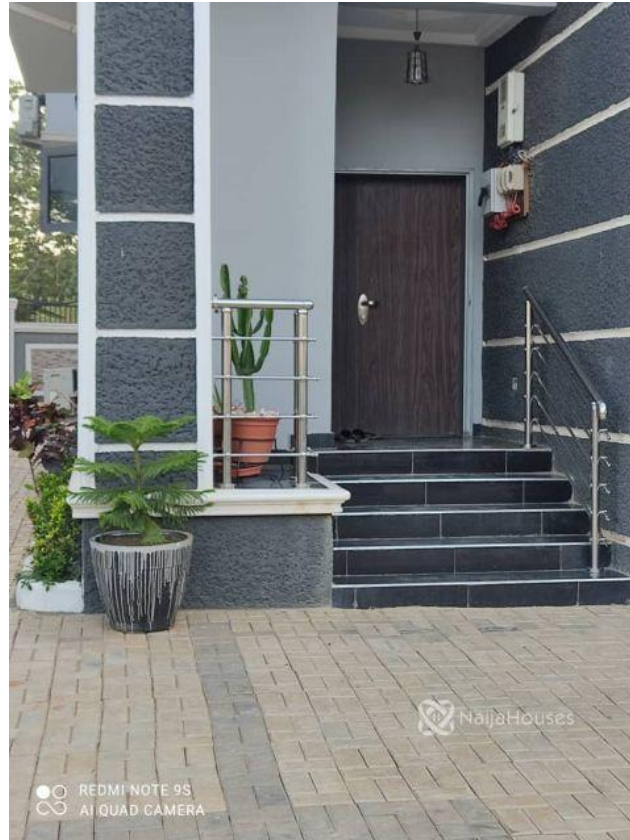

Lugbe NUT axis, Abuja, Abuja FCT

Lugbe NUT axis, Abuja, Abuja FCT

NGN 120,000,000.00

Jotham Shittu
Nigeria

Mobile: 08189901314
Office:
Fax:
jotham.shittu@themlsproperties.com