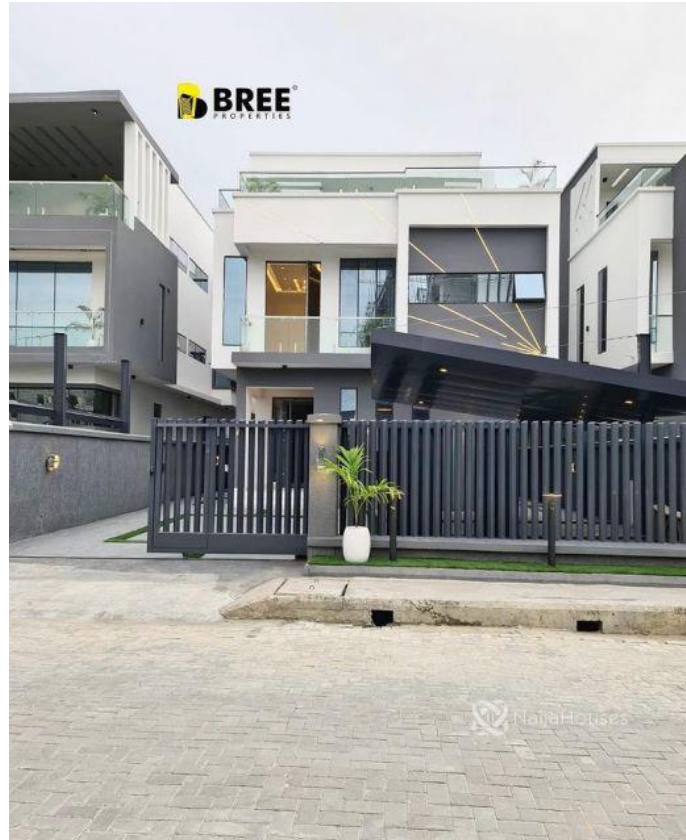

london, lekki, Lekki, Lekki, Lagos

london, lekki, Lekki, Lekki, Lagos

NGN 450,000,000.00

Bree Properties

Nigeria

Mobile: 08034775667

Office:

Fax:

For sale !!Luxurious and massive 5 bedroom detached duplex with swimming pool, rooftop terrace, cinema , indoor gym ,box room, study and 2 room bq Osapa London Lekki Lagos 450m

Property Summary

Features