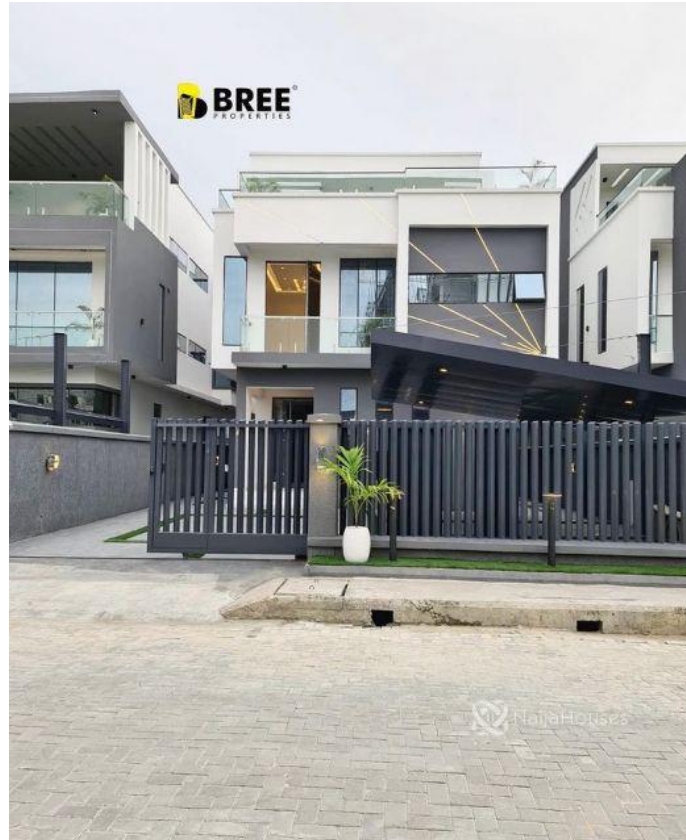

london, lekki, Lekki, Lekki, Lagos

london, lekki, Lekki, Lekki, Lagos

NGN 450,000,000.00

Bree Properties

Nigeria

Mobile: 08034775667

Office:

Fax:

Breepropertiesng@yahoo.com