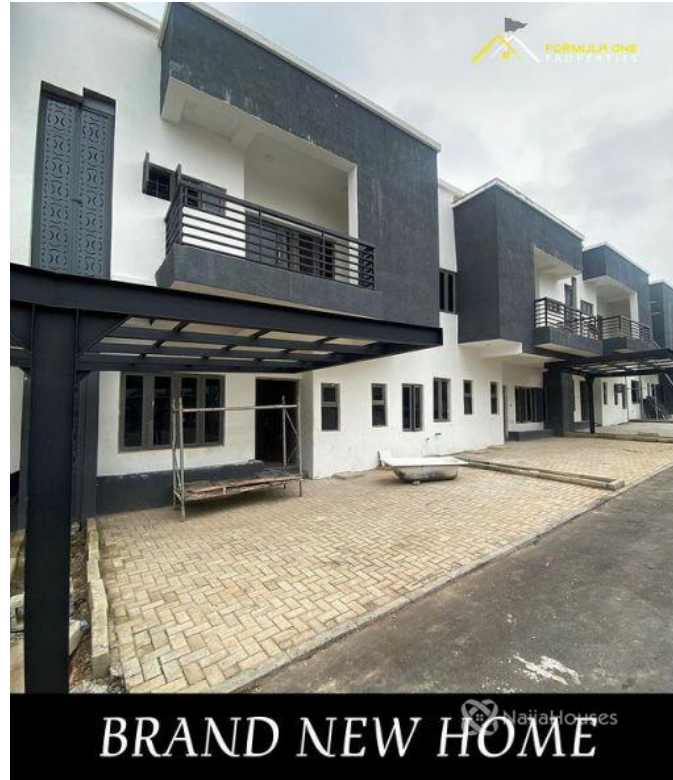

## Lifecamp, Abuja, Abuja FCT

**BRAND NEW HOME**  
*LIFECAMP, Abuja*

**Lifecamp, Abuja, Abuja FCT**

**NGN 115,000,000.00**

Alao Oluwayomi  
Nigeria

Mobile: 08103691985  
Office:  
Fax:  
[formula1properties@gmail.com](mailto:formula1properties@gmail.com)

## Property Details

Category **For Sale**

Status **Active**

Price/Sq Ft ₦

On  
naijahouses.com  
**291 days**

Type **Luxury Homes**

Built

Comprising 4 Bedrooms and a Bq [Direct Instruction] \_ The property is set within a premium estate location, just 2 minutes drive from the FCT Ministers House, Lifecamp. \_ Delivered with top quality fittings, doors and cabinetry (imported kitchen cabinets).

## Property Summary

**BRAND NEW HOME**  
*LIFECAMP, Abuja*

## Property Photos