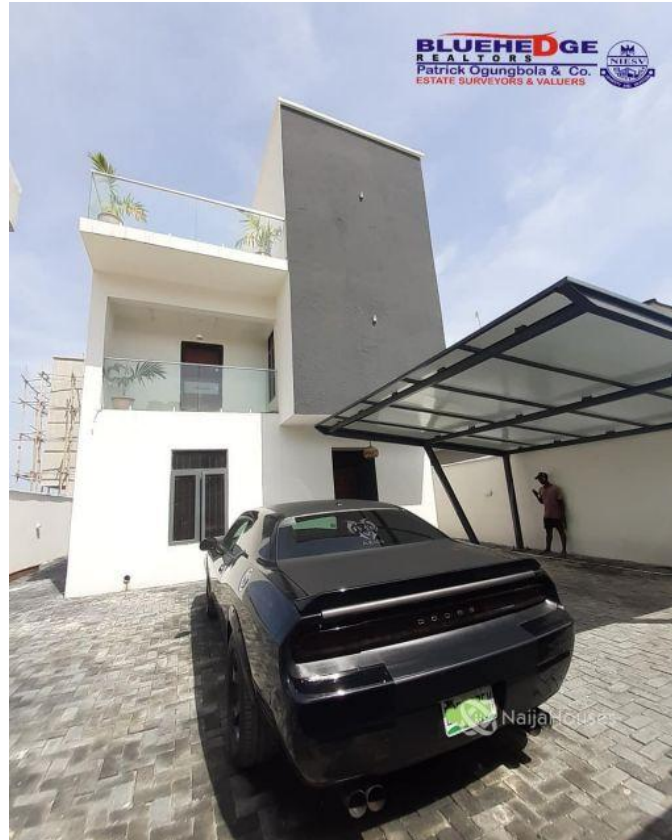

Lekky County Homes, Lekki, Lagos

Lekky County Homes, Lekki, Lagos

NGN 75,000,000.00

Emmanuel Josiah
Nigeria

Mobile: 081777661105
Office:
Fax:
info@bluehedgerealtors.com

Property Details

Category **For Sale**

Status **Active**

Price/Sq Ft ₦

On
naijahouses.com
1703 days

Type
Terraces

Built

For Sale @bluehedgerealtors

Property Summary

Features

No Records Found

Property ID:	P7548210934
Category:	For Sale
Market Status:	Active
Listed Price:	75000000
Year Built:	
Property Size:	Sq m
Building Size:	Sq m
Lot Size:	Sq m
Price per Sq. Meter:	
Bedroom:	4
Bathroom:	4
Toilets:	4
Parking:	2
Service Fee:	
Other Fee:	
Tax Per Annum:	
Insurance Per Annum:	
HOA Per Annum:	