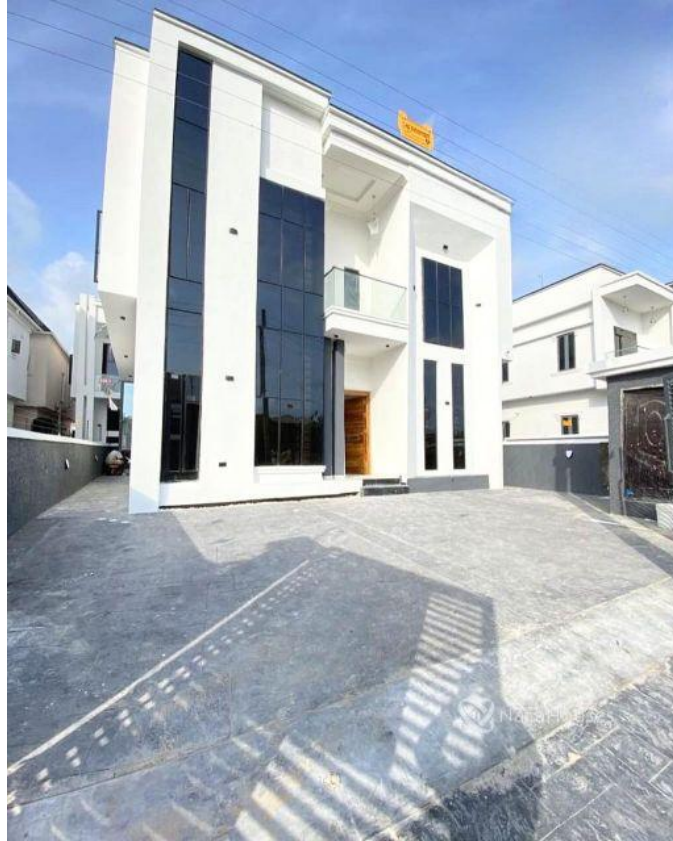

LEKKY COUNTY HOMES, IKOTAA, Lekki, Lagos

LEKKY COUNTY HOMES, IKOTAA, Lekki, Lagos

NGN 150,000,000.00

Arinola-Adijat Ibrahim

Nigeria

Mobile: 08123722979

Office:

Fax:

adijatibrahim1010@gmail.com

Property Details

Category **For Sale**

Status **Active**

Price/Sq Ft ₦

On
naijahouses.com
309 days

Type **Single Property**

Built

FEATURES: - Brand New - Sliding and Swing Gate - Spanish Tiles - Walk-in-closet -Large Living Room with Dinning - Stamped concrete Floor - All Rooms Ensuite - Spacious Compound - Security Doors - In-House Speakers - Fitted Kitchen - Shower Cubicle - CCTV Camera - 24hrs Security - Secured Estate ETC PRICE: N150m TITI E: Governors Consent