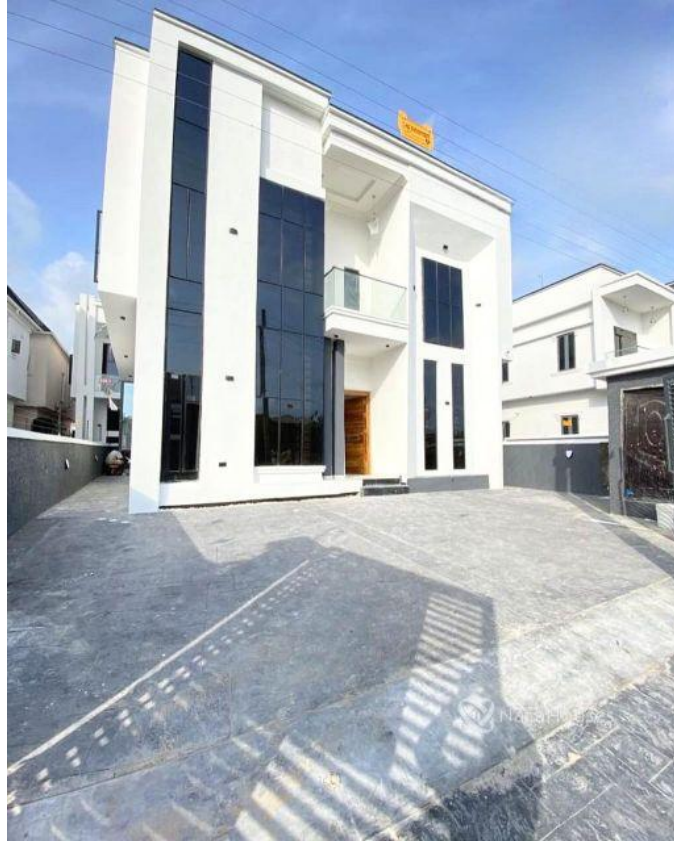

LEKKY COUNTY HOMES, IKOTAA, Lekki, Lagos

LEKKY COUNTY HOMES, IKOTAA, Lekki, Lagos

NGN 150,000,000.00

Arinola-Adijat Ibrahim

Nigeria

Mobile: 08123722979

Office:

Fax:

adijatibrahim1010@gmail.com

Property Details

Category **For Sale**

Status **Active**

Price/Sq Ft ₦

On
naijahouses.com
357 days

Type **Single Property**

Built

FEATURES: - Brand New - Sliding and Swing Gate - Spanish Tiles - Walk-in-closet -Large Living Room with Dinning - Stamped concrete Floor - All Rooms Ensuite - Spacious Compound - Security Doors - In-House Speakers - Fitted Kitchen - Shower Cubicle - CCTV Camera - 24hrs Security - Secured Estate ETC PRICE: N150m TITI E: Governors Consent