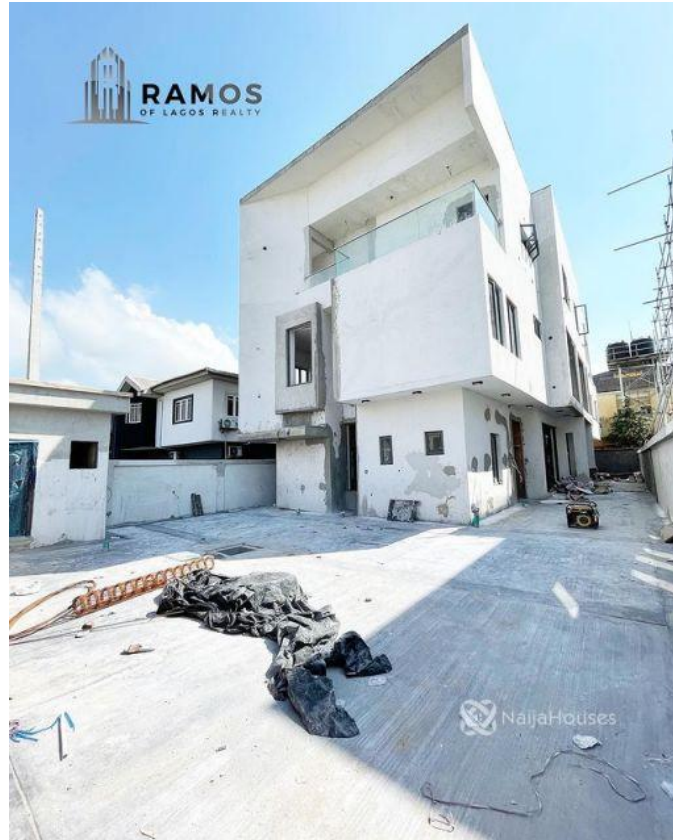

lekki,phase 1, Lekki Phase 1, Lekki, Lagos

lekki,phase 1, Lekki Phase 1, Lekki, Lagos

NGN 490,000,000.00

Ramos Of Lagos Realty
Nigeria

Mobile: 08133355522
Office:
Fax:
info@ramosofrealty.com