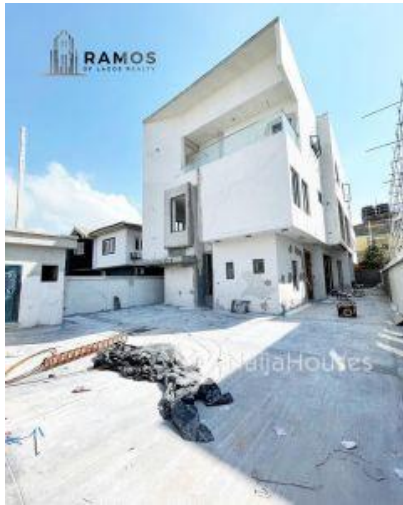

Category **For Sale**

Status **Active**

Price/Sq Ft ₦

On
naijahouses.com
1088 days

Type **Duplex**

Built

5 BEDROOM DETACHED HOME FOR SALE!!! Location: Lekki Phase 1, Lagos Price: 490M (\$877k) Features: - All Rooms Ensuite - Fully Automated - POP Ceilings - Fitted Kitchen - Stamp Concrete Floors - Spacious Compound - Swimming Pool - Cinema - Gym - Family Lounge - Study Room - Balcony - Study - Water Heaters - BQ - Walk-in Closets - Walk-in Showers - Bath Tub - Jacuzzi - 24 hours security - Automated Gate - CCTV Cameras - Smoke Detectors

Property Summary

Features

No Records Found

Property ID:	P1366973970
Category:	For Sale
Market Status:	Active
Listed Price:	490000000
Year Built:	
Property Size:	Sq m
Building Size:	Sq m
Lot Size:	100Sq m
Price per Sq. Meter:	
Bedroom:	5
Bathroom:	
Toilets:	
Parking:	
Service Fee:	
Other Fee:	
Tax Per Annum:	
Insurance Per Annum:	
HOA Per Annum:	