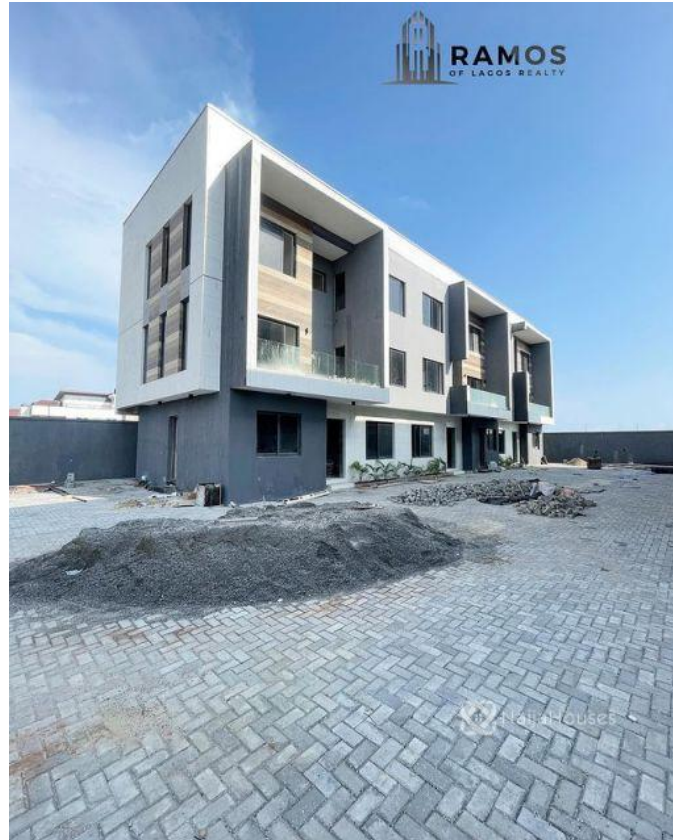

lekki,phase 1, Lekki, Lekki, Lagos

lekki,phase 1, Lekki, Lekki, Lagos

NGN 97,000,000.00

Ramos Of Lagos Realty
Nigeria

Mobile: 08133355522
Office:
Fax:
info@ramosofrealty.com