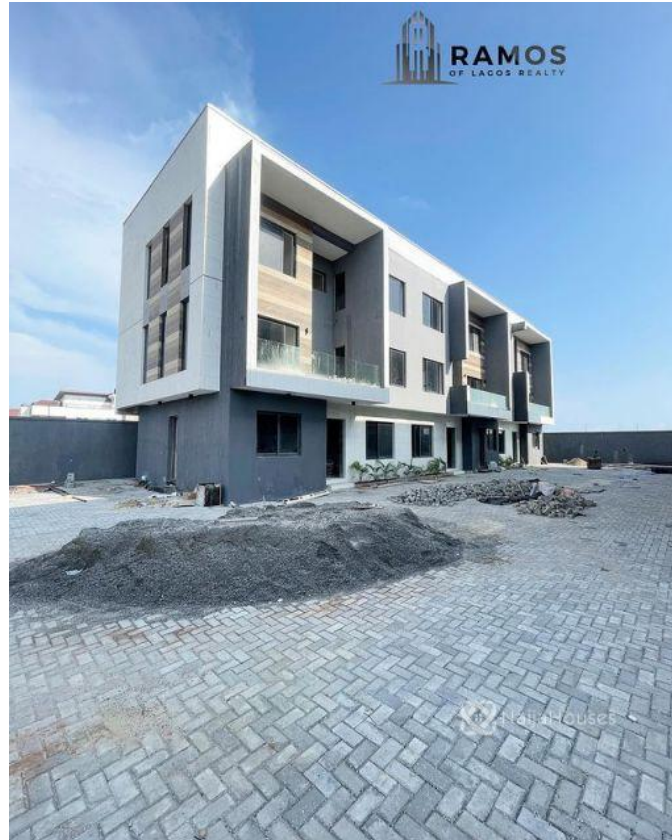

lekki,phase 1, Lekki, Lekki, Lagos

lekki,phase 1, Lekki, Lekki, Lagos

NGN 97,000,000.00

Ramos Of Lagos Realty
Nigeria

Mobile: 08133355522
Office:
Fax:
info@ramosofrealty.com