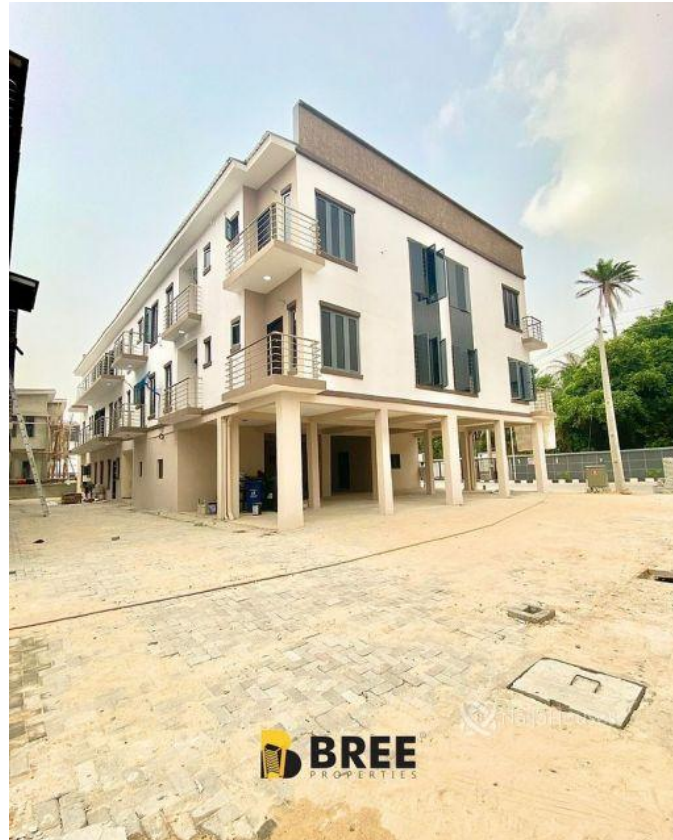

lekki tollgate , Lekki, Lekki, Lagos

lekki tollgate , Lekki, Lekki, Lagos

**NGN 25,000,000.00**

Bree Properties  
Nigeria

Mobile: 08034775667  
Office:  
Fax:  
[Breepropertiesng@yahoo.com](mailto:Breepropertiesng@yahoo.com)

## Property Details

Category **For Sale**

Status **Active**

Price/Sq Ft ₦

On  
naijahouses.com  
**988 days**

Type **Duplex**

Built

Spacious units of 1, bedroom apartments in a very serene and secured estate. Location: Chevron Toll gate, Lekki Price: 1 bedroom - 25m Features: All rooms en-suite Balcony Fitted kitchen Air conditioner 24 hours access control Treated water system 24 hours power supply Adequate parking space Swimming pool 24/7 security

## Property Photos