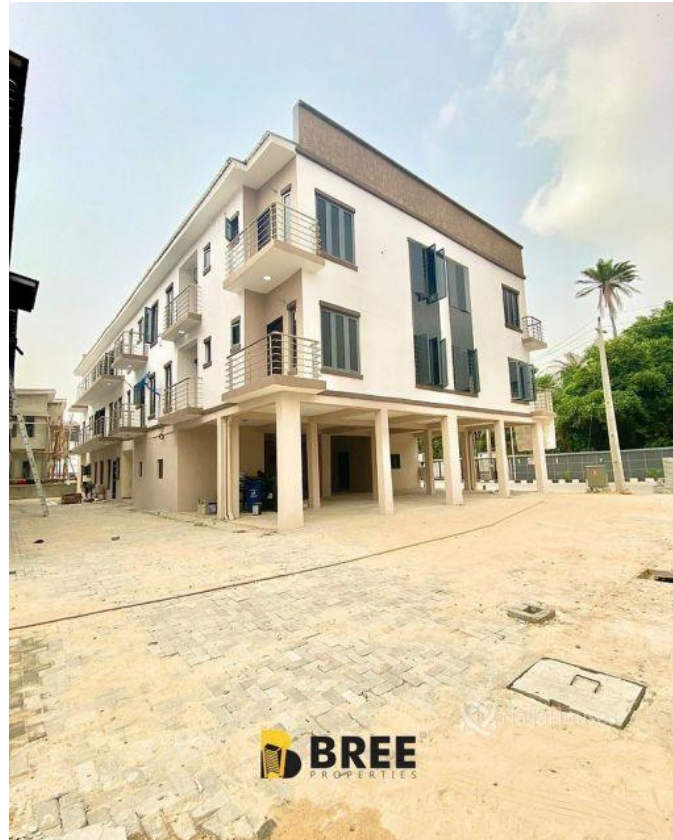

lekki tollgate , Lekki, Lekki, Lagos

lekki tollgate , Lekki, Lekki, Lagos

NGN 25,000,000.00

Bree Properties
Nigeria

Mobile: 08034775667
Office:
Fax:
Breepropertiesng@yahoo.com

Property Details

Category **For Sale**

Status **Active**

Price/Sq Ft ₦

On
naijahouses.com
995 days

Type **Duplex**

Built

Spacious units of 1, bedroom apartments in a very serene and secured estate. Location: Chevron Toll gate, Lekki Price: 1 bedroom - 25m Features: All rooms en-suite Balcony Fitted kitchen Air conditioner 24 hours access control Treated water system 24 hours power supply Adequate parking space Swimming pool 24/7 security