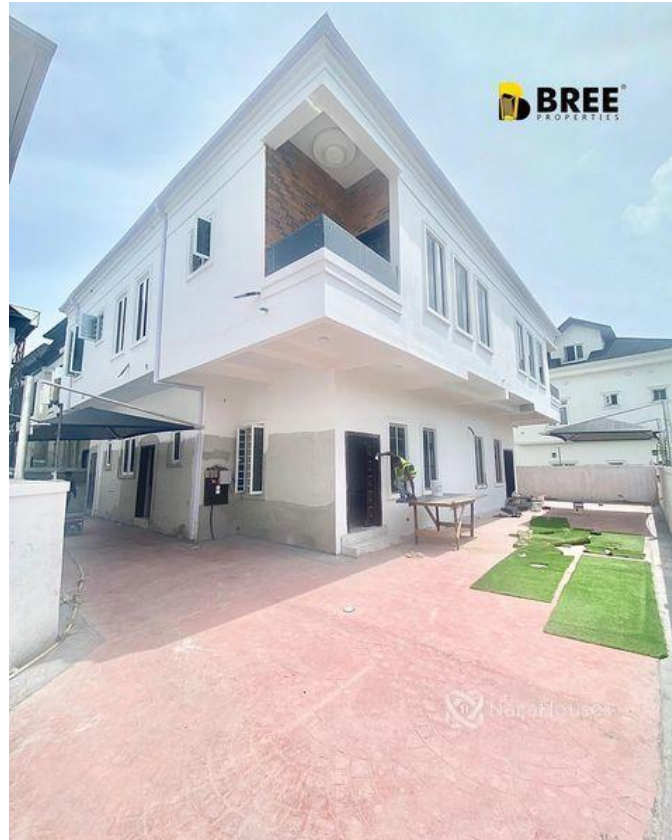

lekki toll gate, Lekki, Lekki, Lagos

lekki toll gate, Lekki, Lekki, Lagos

NGN 120,000,000.00

Bree Properties

Nigeria

Mobile: 08034775667

Office:

Fax:

Breepropertiesng@yahoo.com

Property Details

Category **For Sale**

Status **Active**

Price/Sq Ft ₦

On
naijahouses.com
921 days

Type **Duplex**

Built

New apartment

Property Summary

Features

No Records Found

Property ID:	P1786425567
Category:	For Sale
Market Status:	Active
Listed Price:	120000000
Year Built:	
Property Size:	Sq m
Building Size:	Sq m
Lot Size:	100Sq m
Price per Sq. Meter:	
Bedroom:	4
Bathroom:	
Toilets:	
Parking:	
Service Fee:	
Other Fee:	
Tax Per Annum:	
Insurance Per Annum:	
HOA Per Annum:	