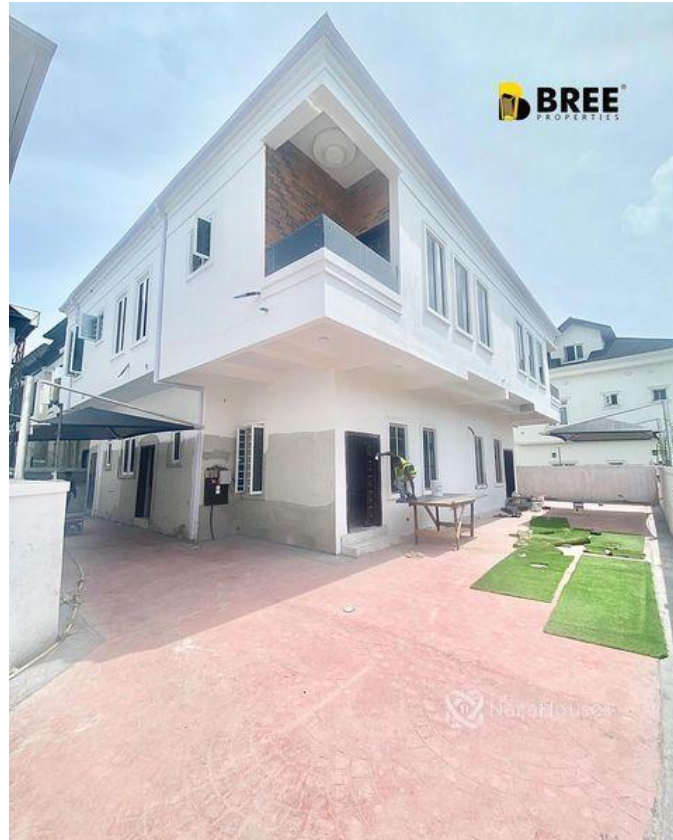

lekki toll gate, Lekki, Lekki, Lagos

lekki toll gate, Lekki, Lekki, Lagos

NGN 120,000,000.00

Bree Properties

Nigeria

Mobile: 08034775667

Office:

Fax:

New apartment

Property Summary

Features

No Records Found

Property ID:	P1786425567
Category:	For Sale
Market Status:	Active
Listed Price:	120000000
Year Built:	
Property Size:	Sq m
Building Size:	Sq m
Lot Size:	100Sq m
Price per Sq. Meter:	
Bedroom:	4
Bathroom:	
Toilets:	
Parking:	
Service Fee:	
Other Fee:	
Tax Per Annum:	
Insurance Per Annum:	
HOA Per Annum:	