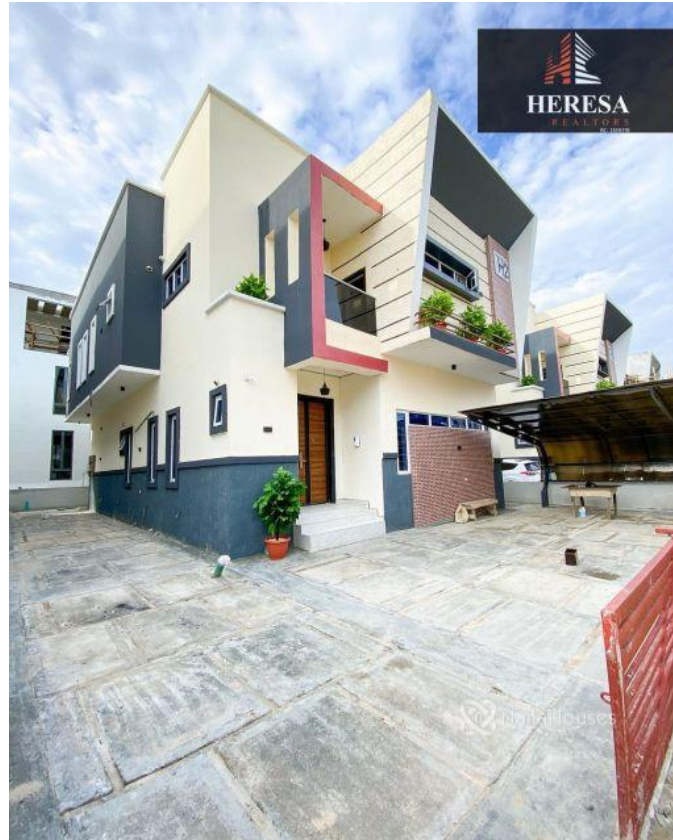

## Lekki Toll Gate, Lagos, Lekki Phase 1, Lekki, Lagos

## Lekki Toll Gate, Lagos, Lekki Phase 1, Lekki, Lagos

**NGN 125,000,000.00**

Oluchi Onuegbu

Nigeria

Mobile: 09091394938

Office:

Fax:

[heresarealtors@gmail.com](mailto:heresarealtors@gmail.com)

## Property Details

Category **For Sale**

Status **Active**

Price/Sq Ft ₦

On  
naijahouses.com  
**1271 days**

Type **Duplex**

Built

SMART 5 BEDROOM FULLY DETACHED DUPLEX WITH BQ FOR SALE LOCATION: 2ND TOLL GATE ,LAGOS  
PRICE: N125M Features: -Rooms En suite -24hrs Security -Tiled floor -Bathtub -Car port -Musical speaker -  
Wardrobes -Spacious rooms -POP ceiling -Fitted Kitchen -Shower -Balcony -Parking Space -Serene  
environment -Gated Estate

## Property Photos