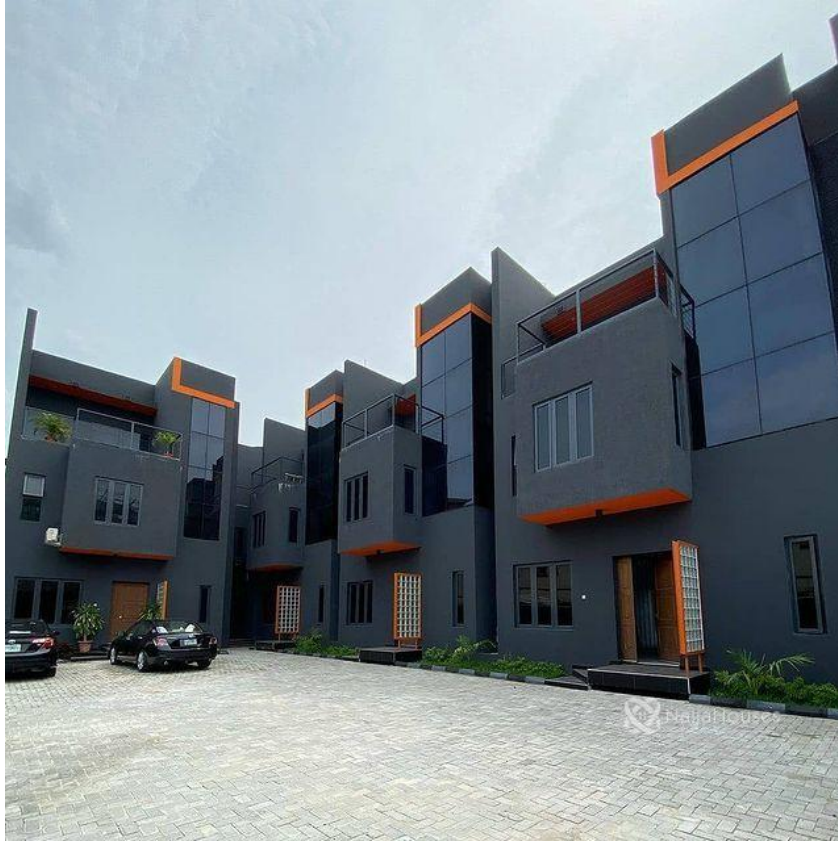

Lekki Phase1, Lekki Phase 1, Lekki, Lagos

Lekki Phase1, Lekki Phase 1, Lekki, Lagos

NGN 115,000,000.00

Aplus Realtors
Nigeria

Mobile: 09033041900
Office:
Fax:
julietodion20@gmail.com